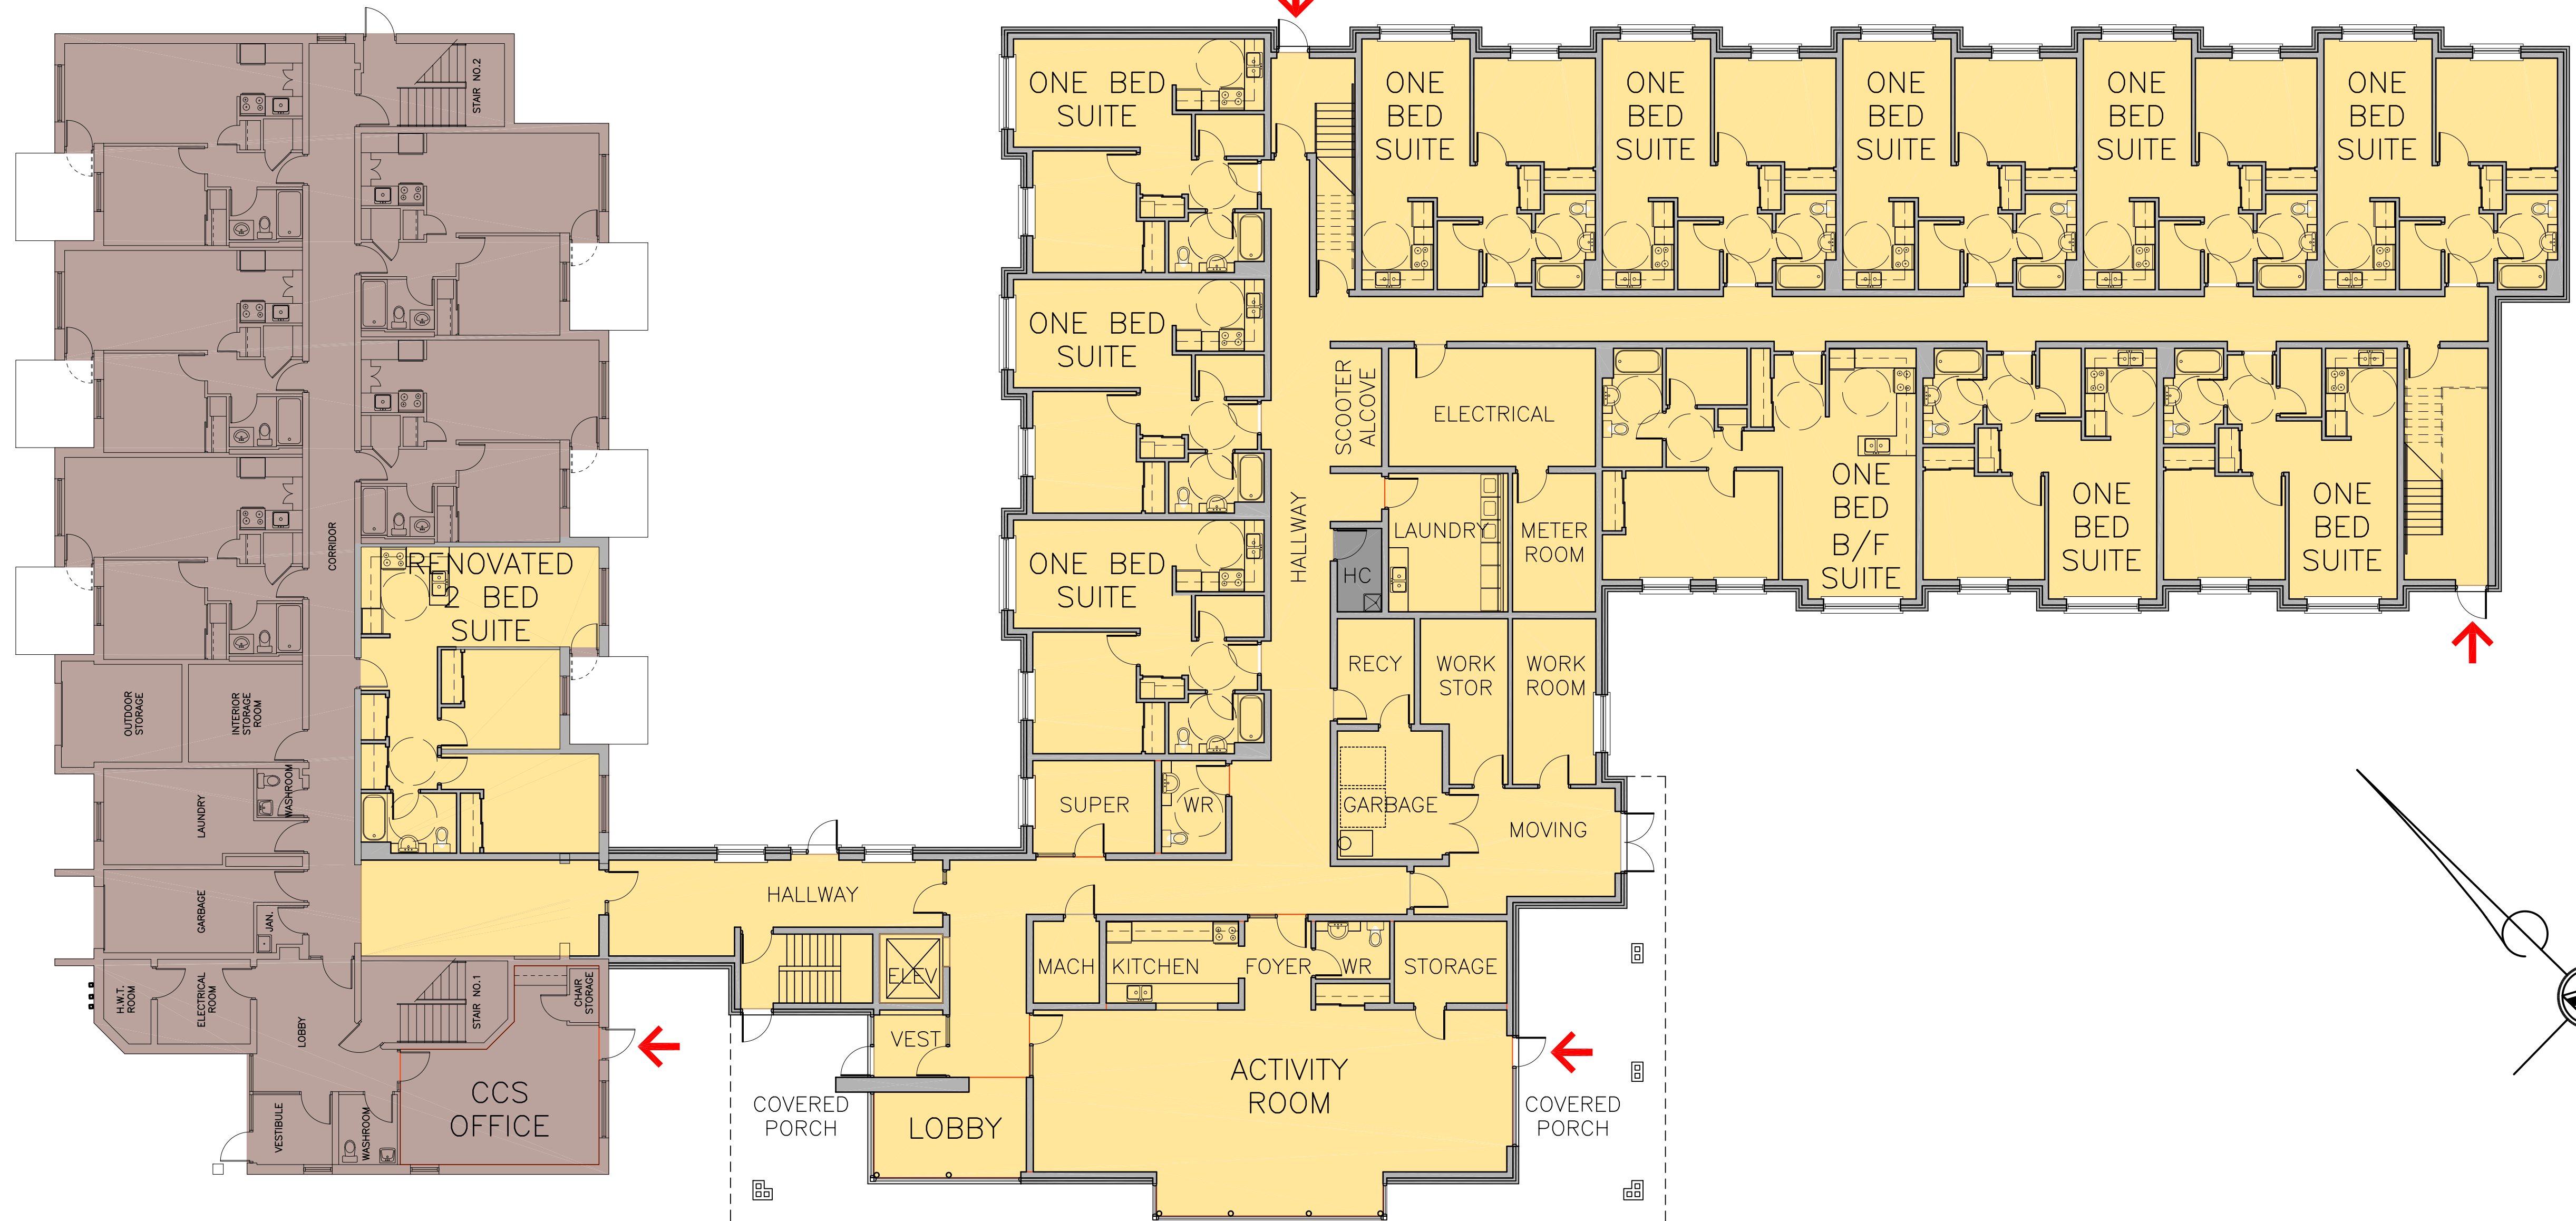

EXISTING BUILDING

PROPOSED BUILDING

20 WALKER ROAD - SENIORS' APARTMENT - REGION OF PEEL

WEST BUILDING ELEVATION

CALEDON EAST, ONTARIO

1:100 METRIC

A7

REZONE PUBLIC MEETING 05 JULY 2006