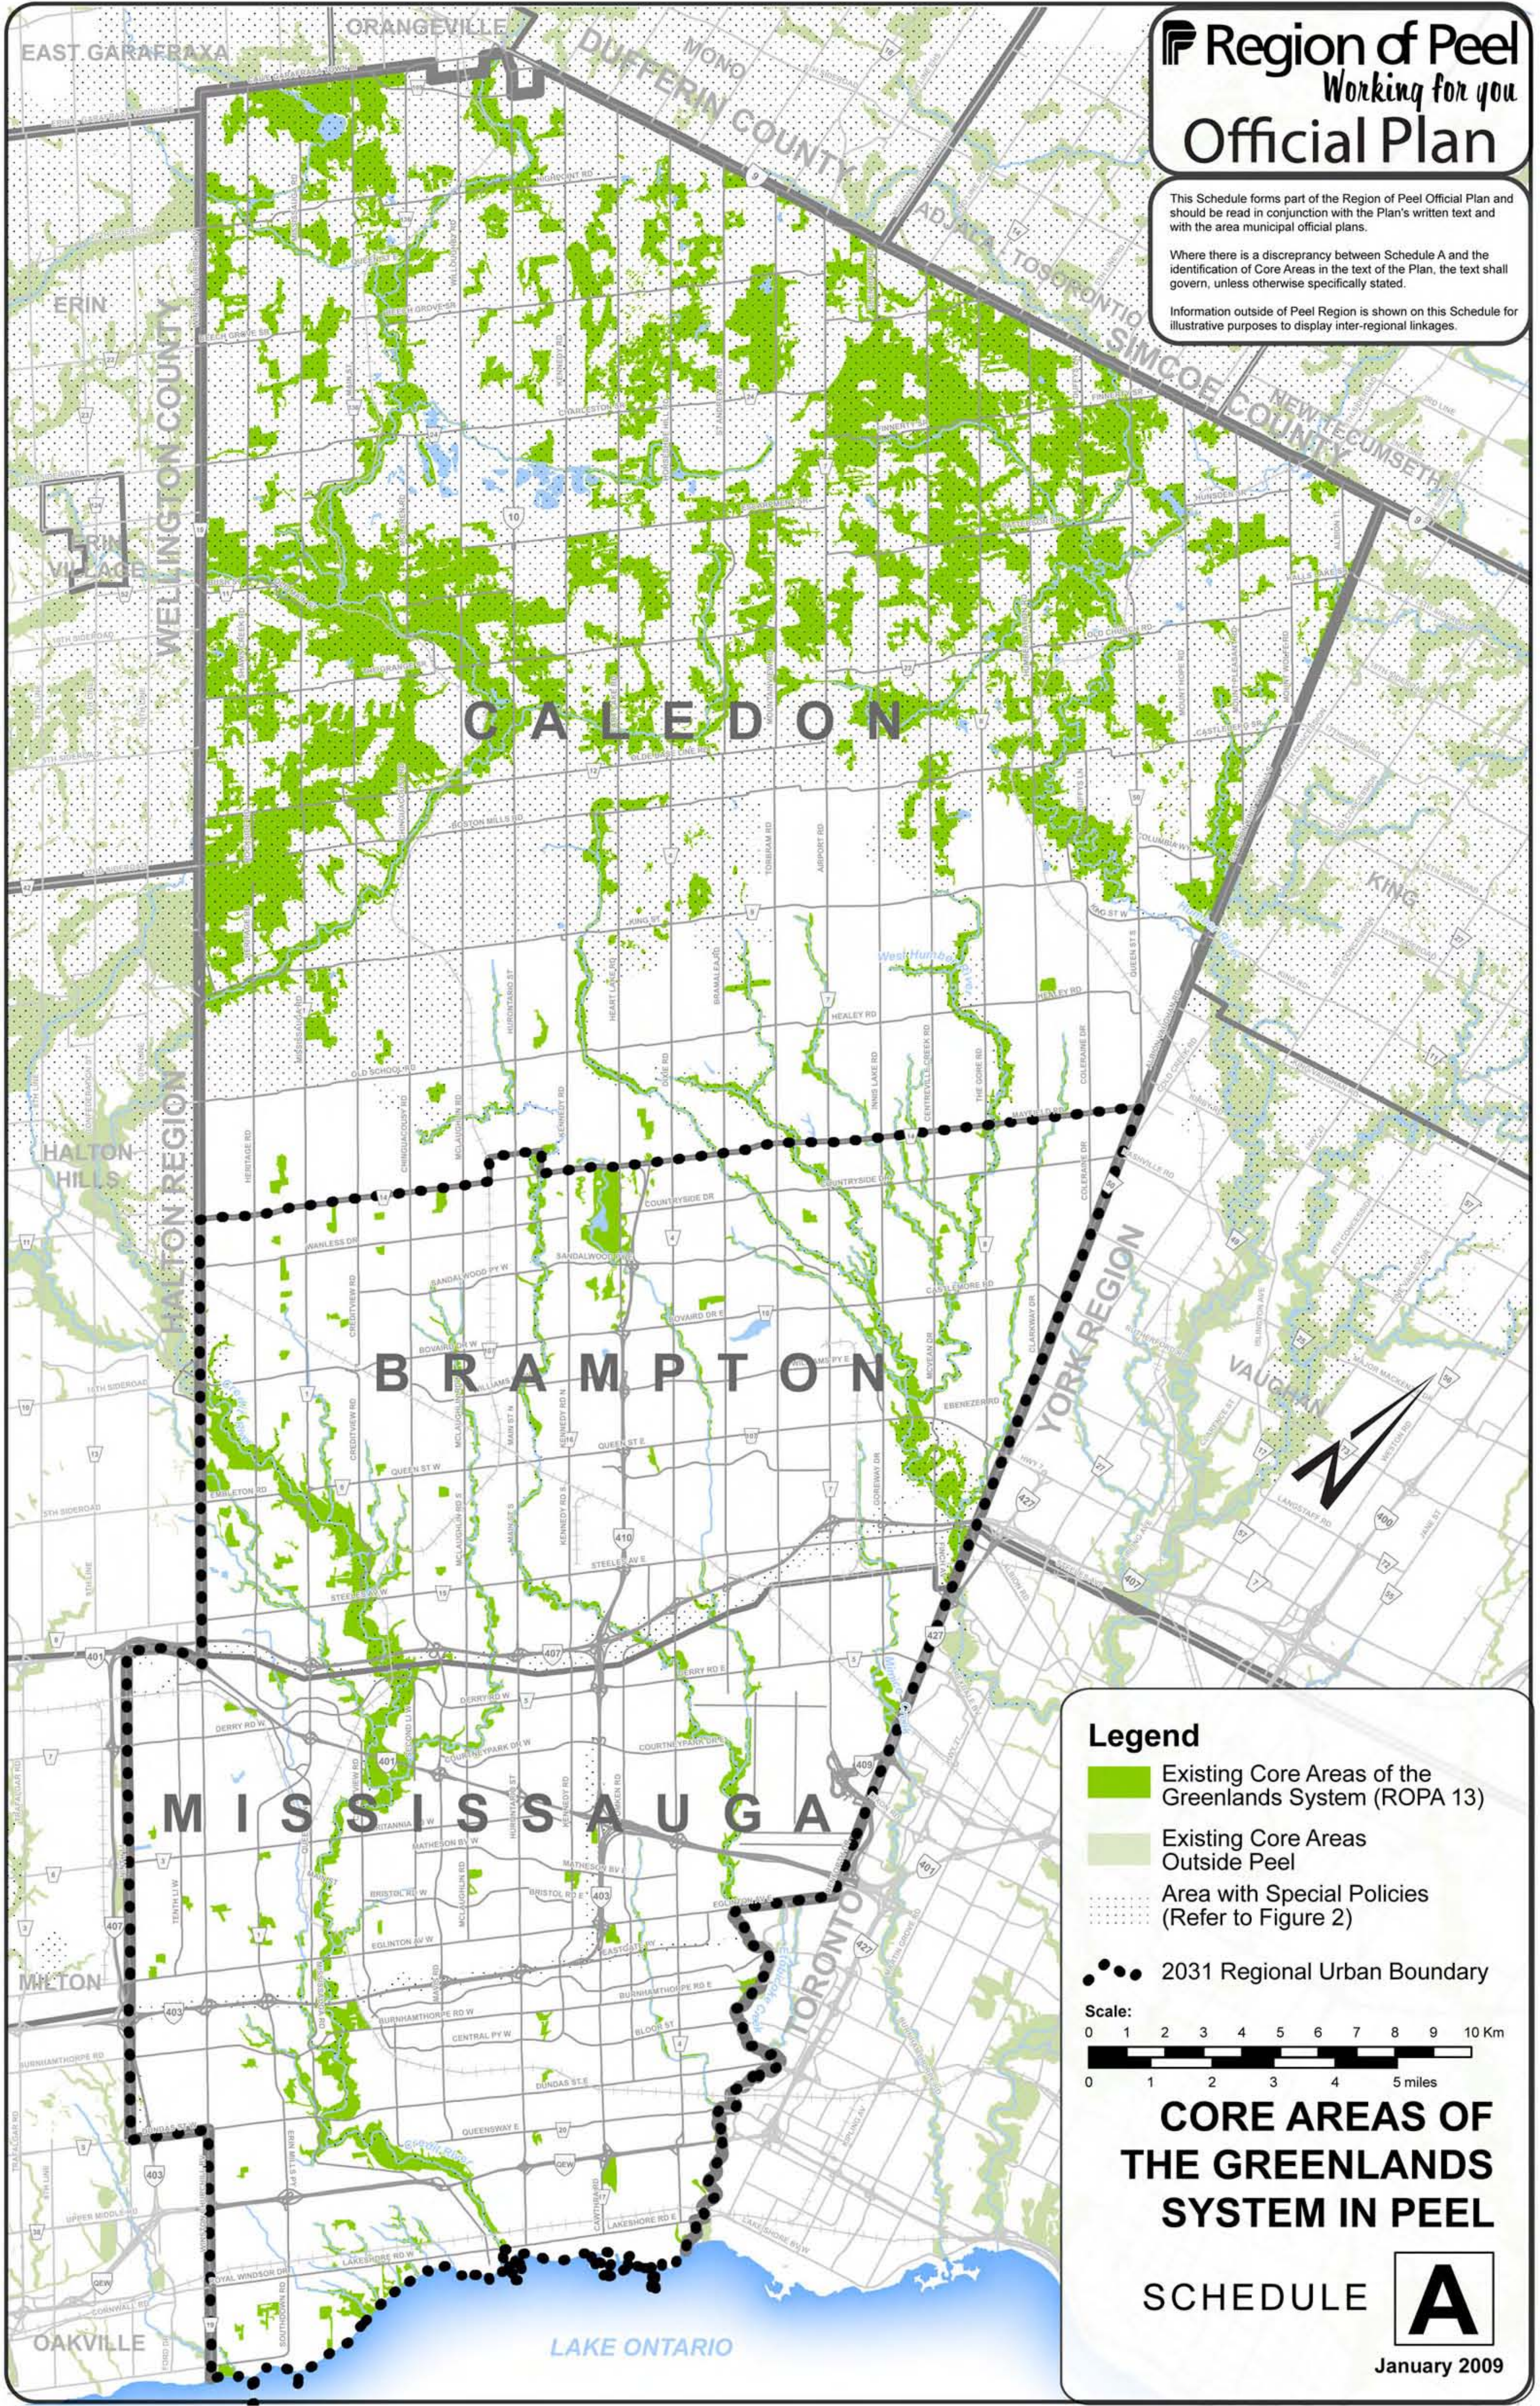

This Schedule forms part of the Region of Peel Official Plan and should be read in conjunction with the Plan's written text and with the area municipal official plans.

Where there is a discrepancy between Schedule A and the identification of Core Areas in the text of the Plan, the text shall govern, unless otherwise specifically stated.

Information outside of Peel Region is shown on this Schedule for illustrative purposes to display inter-regional linkages.

Legend

- Existing Core Areas of the Greenlands System (ROPA 13)
- Existing Core Areas Outside Peel
- Area with Special Policies (Refer to Figure 2)
- 2031 Regional Urban Boundary

CORE AREAS OF THE GREENLANDS SYSTEM IN PEEL