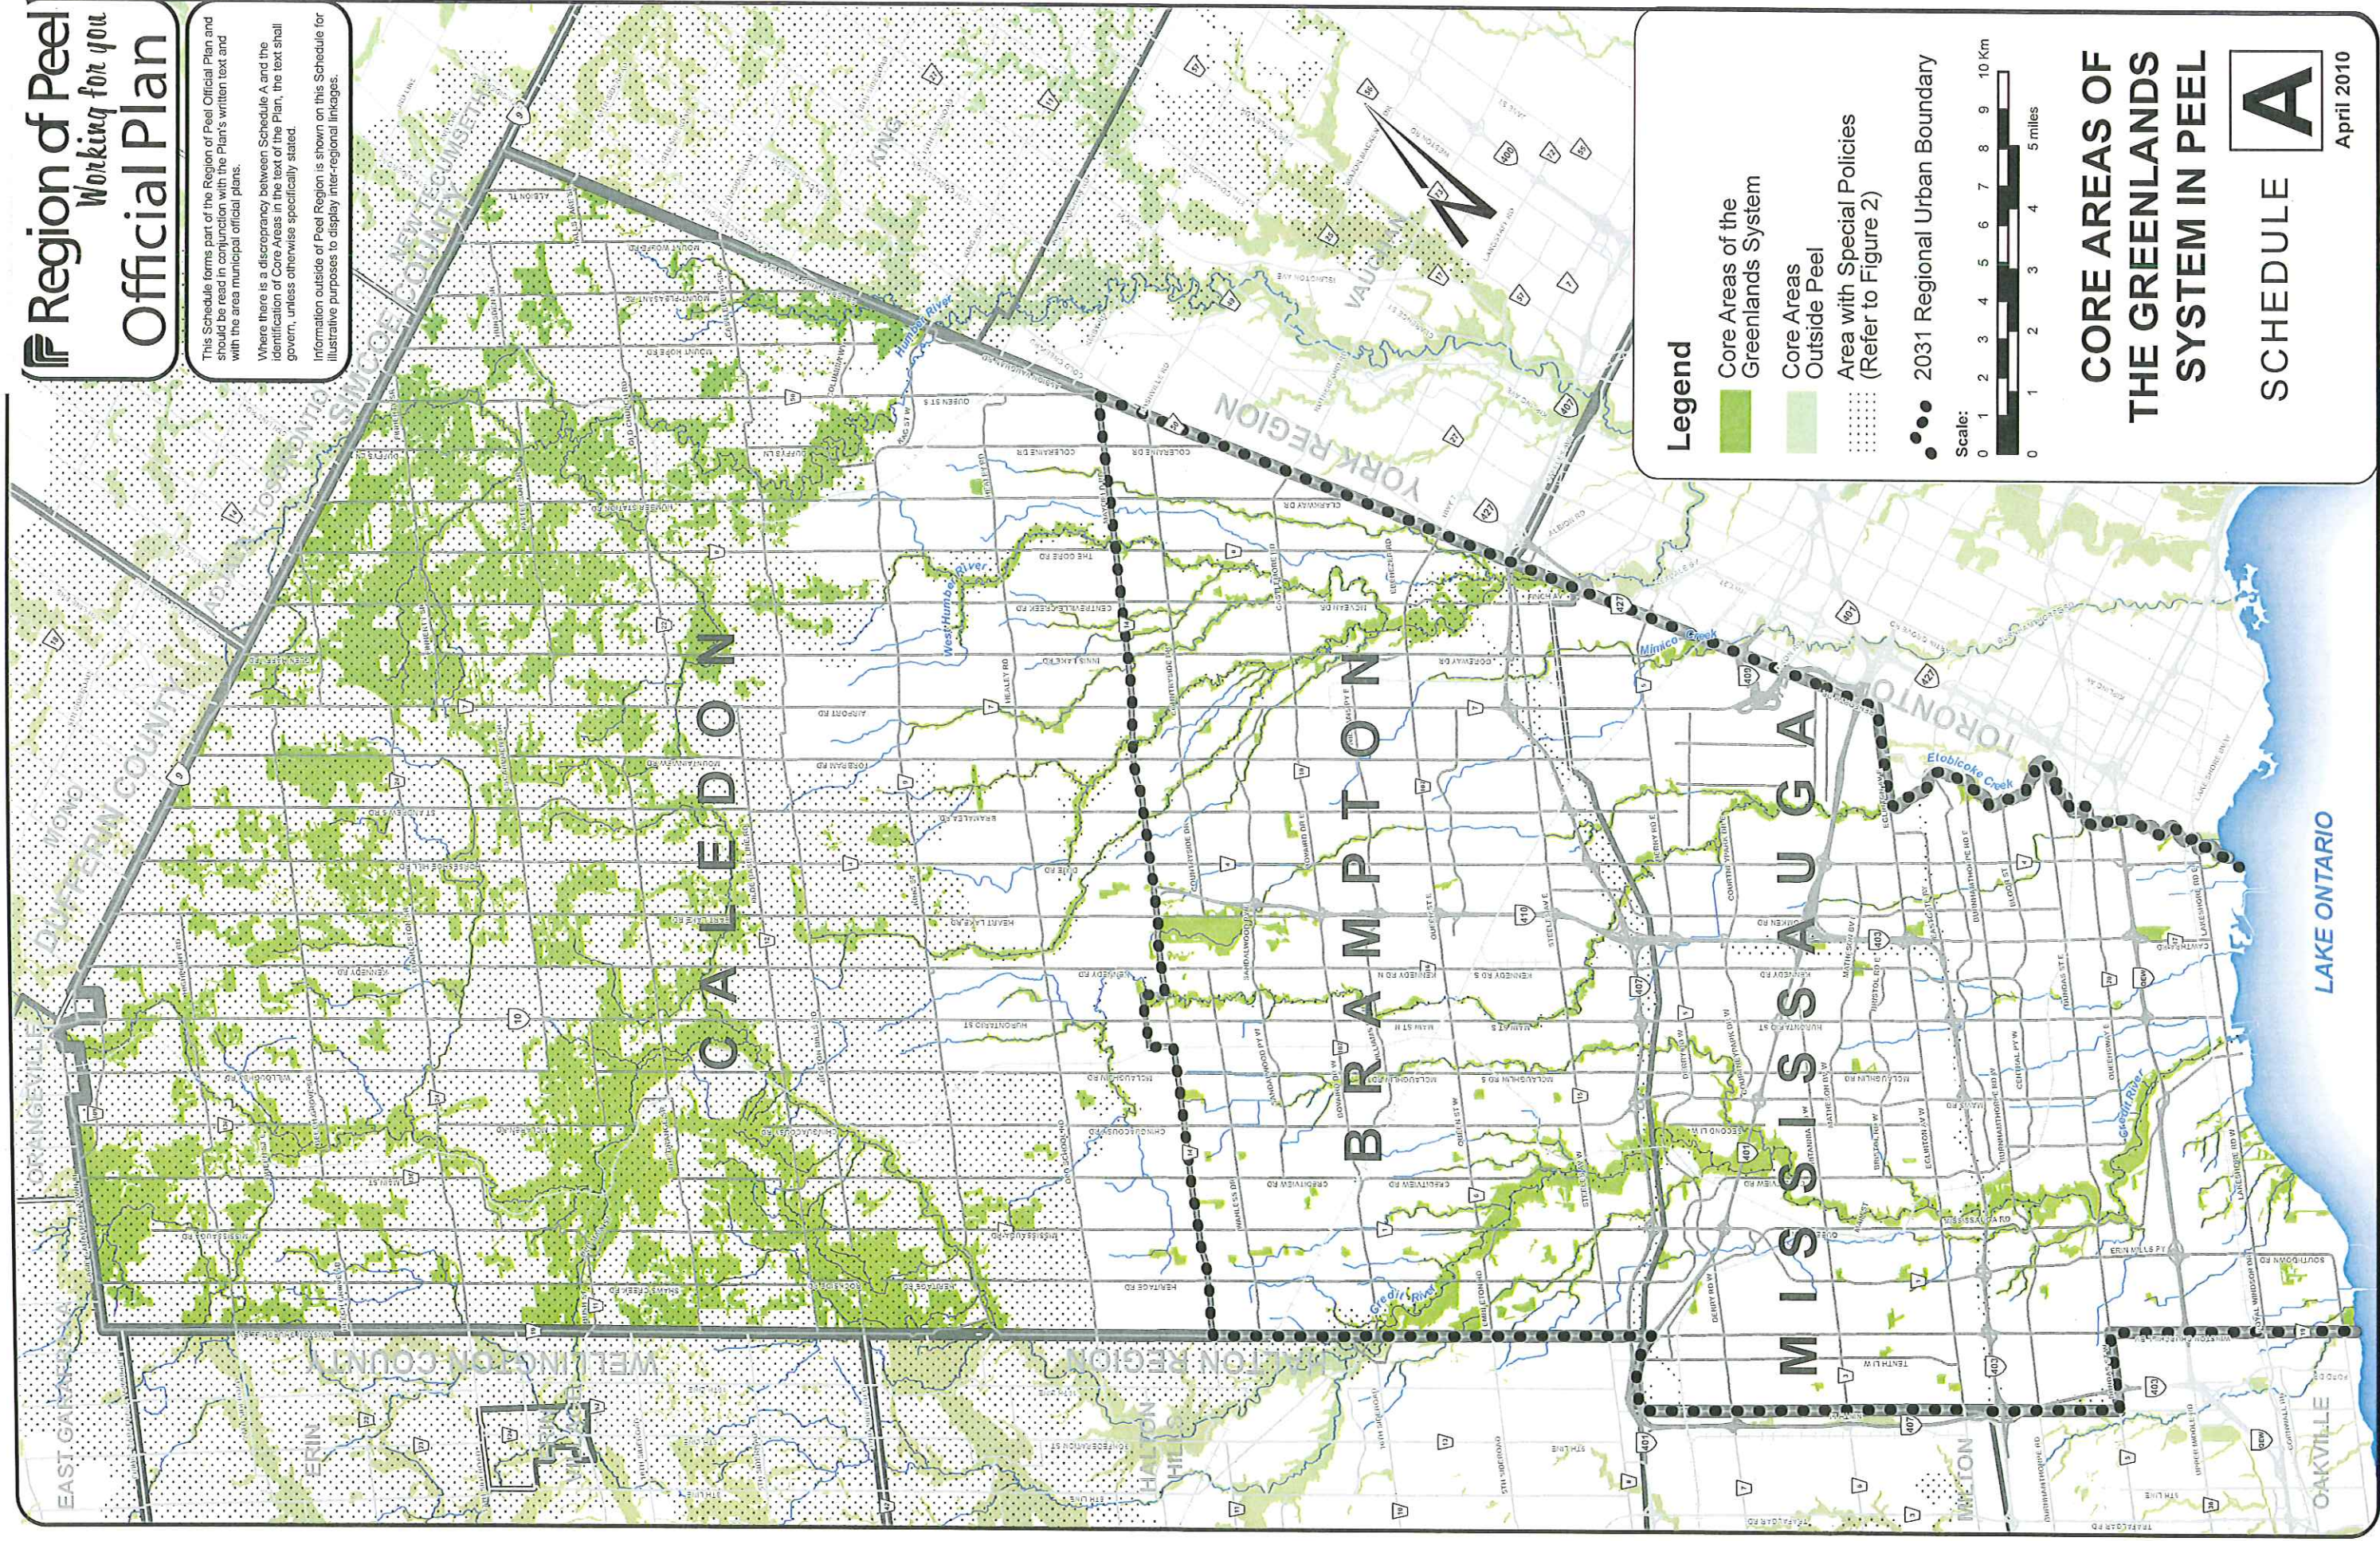

Region of Peel
Working for you
Official Plan

This Schedule forms part of the Region of Peel Official Plan and should be read in conjunction with the Plan's written text and with the area municipal official plans.
 Where there is a discrepancy between Schedule A and the identification of Core Areas in the text of the Plan, the text shall govern, unless otherwise specifically stated.
 Information outside of Peel Region is shown on this Schedule for illustrative purposes to display inter-regional linkages.

Legend

- Core Areas of the Greenlands System
- Core Areas Outside Peel
- Area with Special Policies (Refer to Figure 2)
- 2031 Regional Urban Boundary

CORE AREAS OF THE GREENLANDS SYSTEM IN PEEL

SCHEDULE