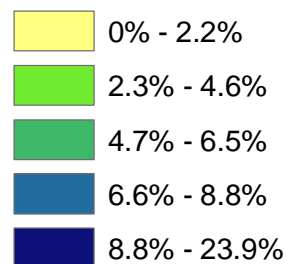

Source: Statistics Canada, 1996 Census

*Note: The data presented on this map are grouped into quintiles. This means that there are an equal number of census tracts within each of the five categories in the legend.