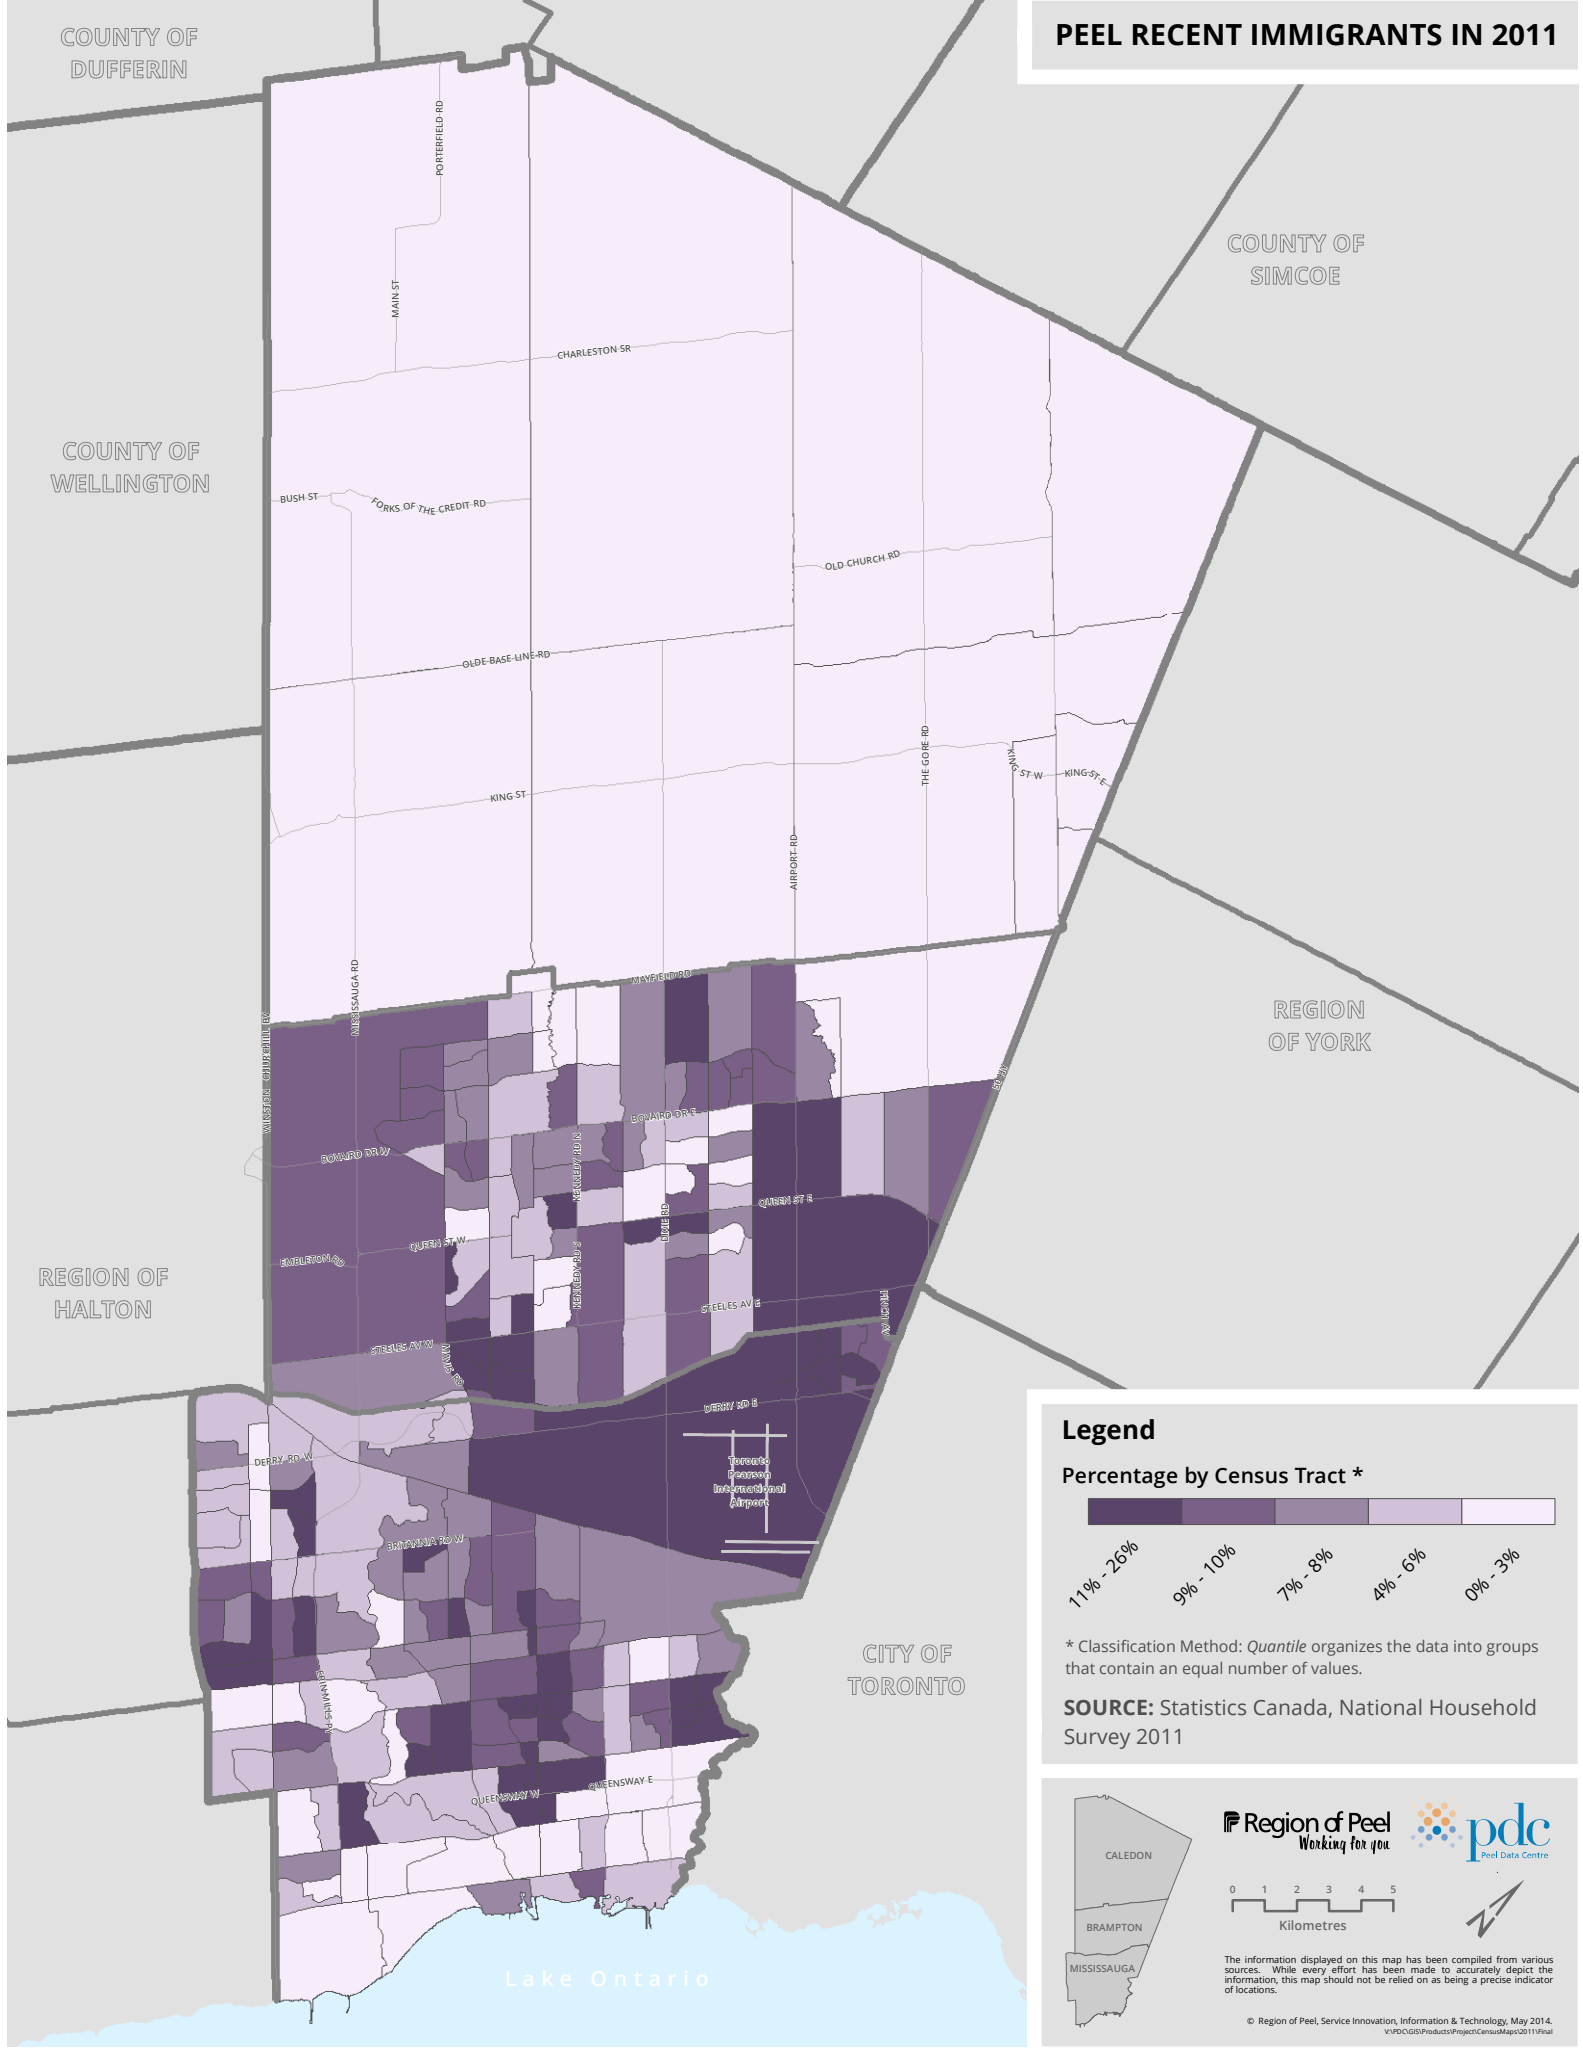

PEEL RECENT IMMIGRANTS IN 2011

Legend

Percentage by Census Tract *

* Classification Method: *Quantile* organizes the data into groups that contain an equal number of values.

SOURCE: Statistics Canada, National Household Survey 2011

The information displayed on this map has been compiled from various sources. While every effort has been made to accurately depict the information, this map should not be relied on as being a precise indicator of locations.

© Region of Peel, Service Innovation, Information & Technology, May 2014.
 W:\PDC\GIS\Products\Project\CensusMap\2011\Final

Lake Ontario