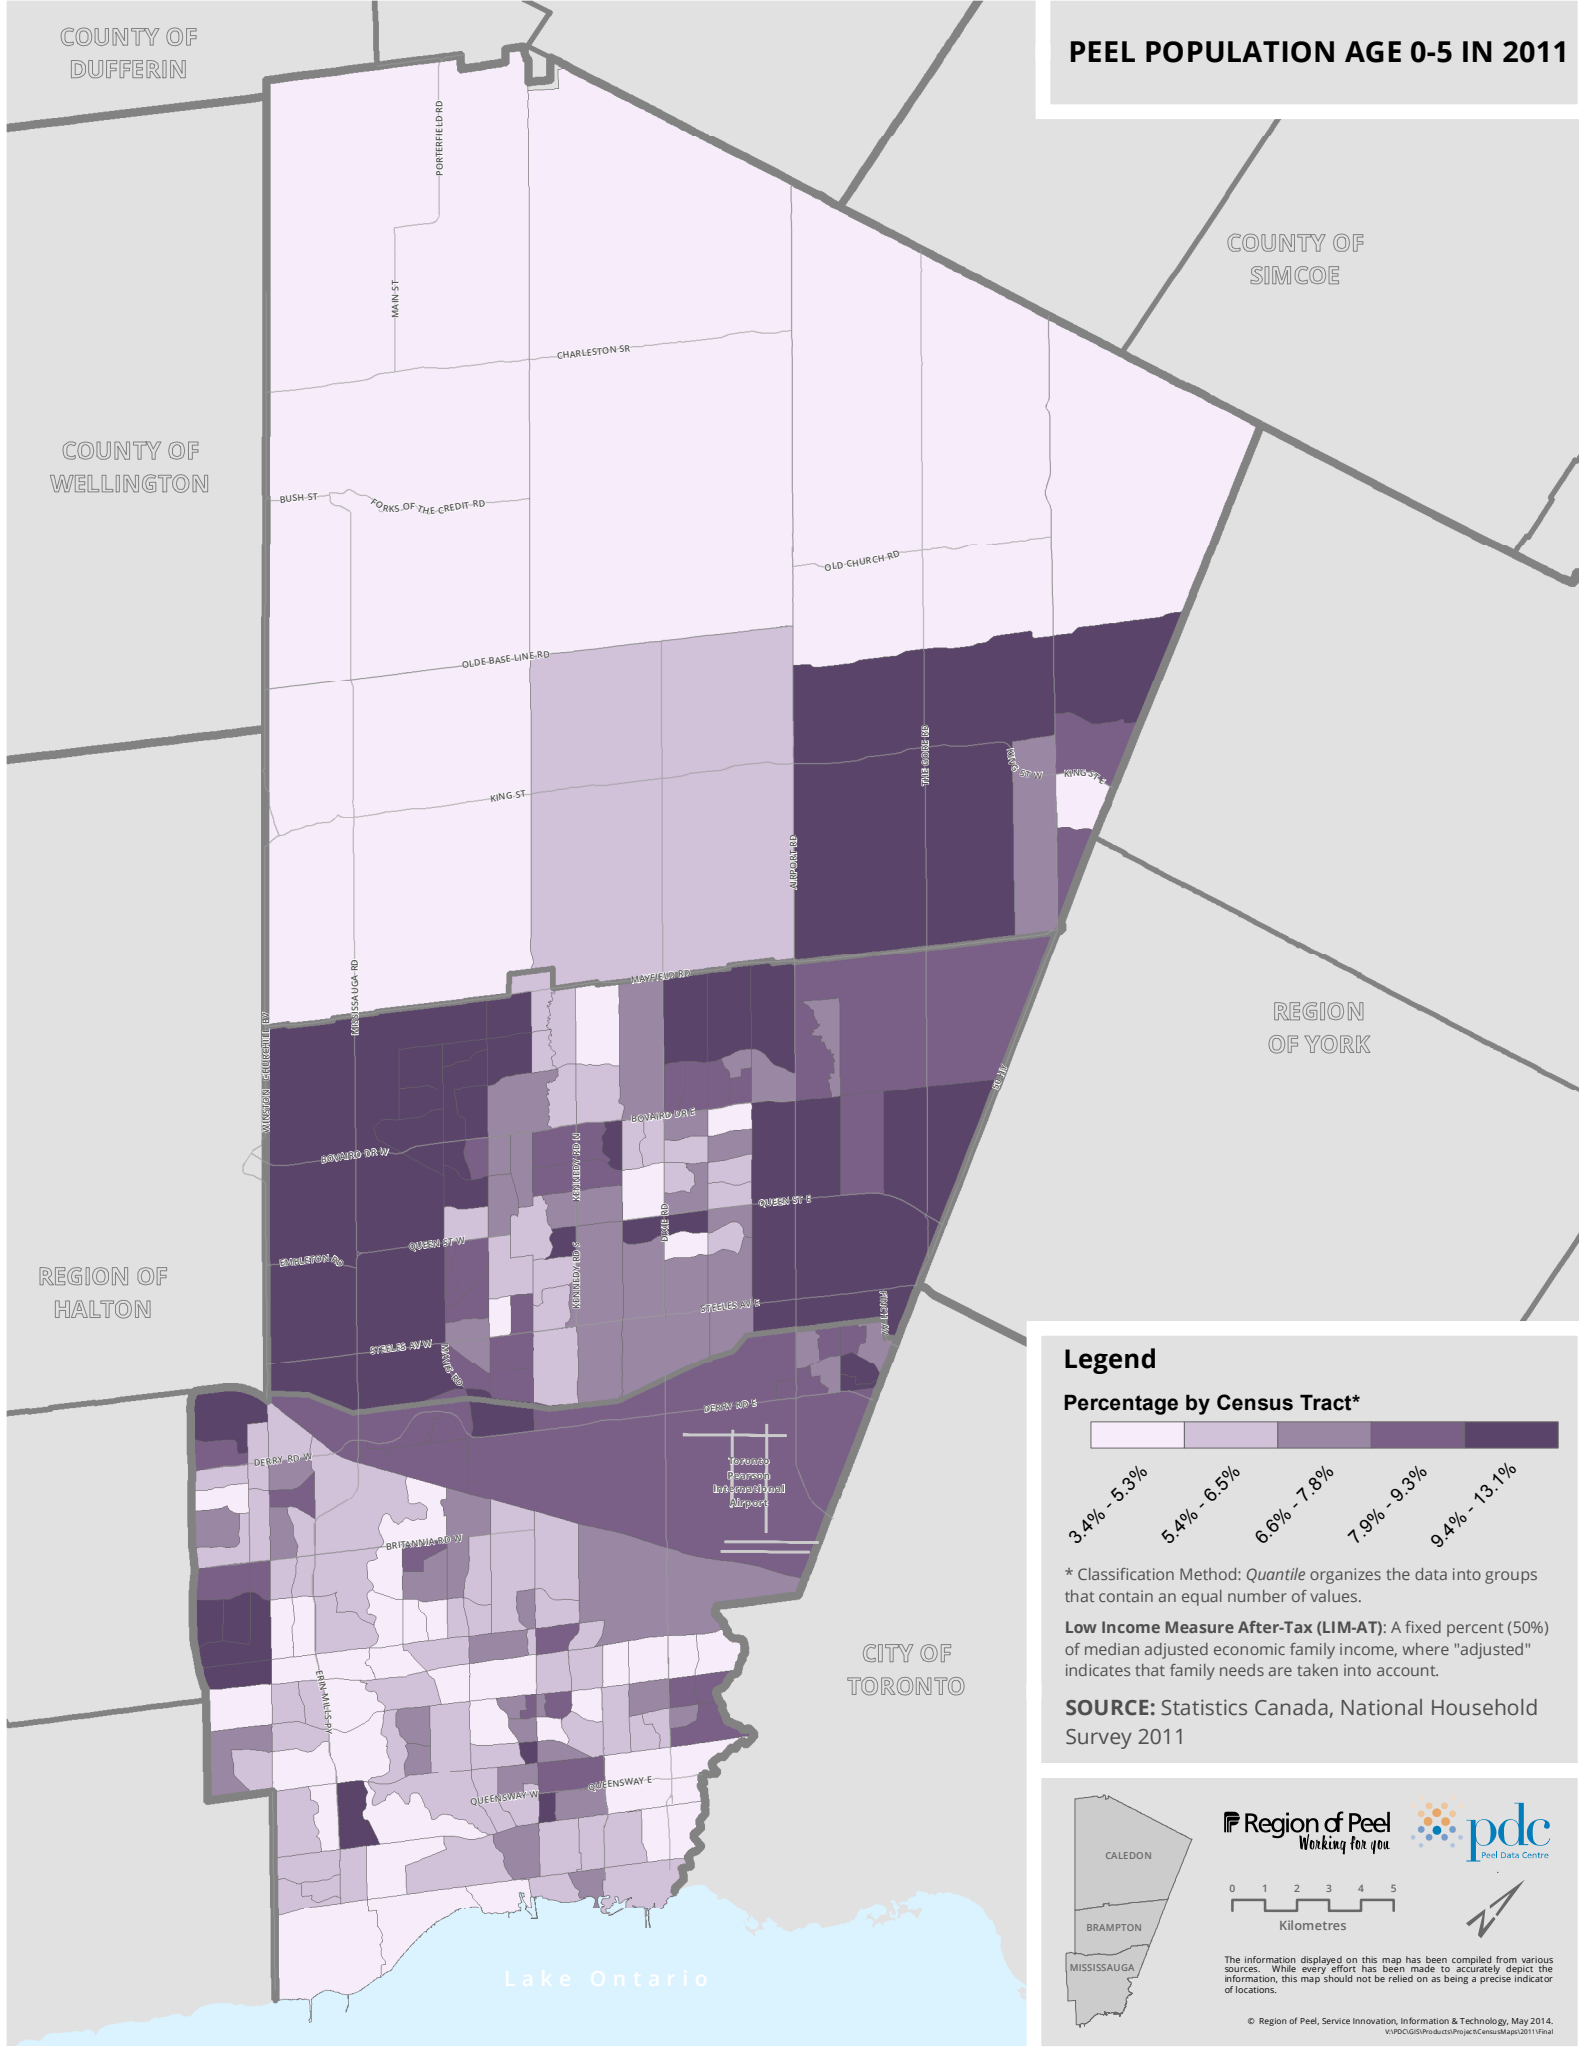

COUNTY OF DUFFERIN

PEEL POPULATION AGE 0-5 IN 2011

COUNTY OF SIMCOE

COUNTY OF WELLINGTON

REGION OF HALTON

REGION OF YORK

CITY OF TORONTO

Lake Ontario

Legend

Percentage by Census Tract*