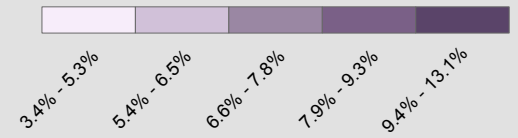

* Classification Method: *Quantile* organizes the data into groups that contain an equal number of values.

Low Income Measure After-Tax (LIM-AT): A fixed percent (50%) of median adjusted economic family income, where "adjusted" indicates that family needs are taken into account.

SOURCE: Statistics Canada, National Household Survey 2011