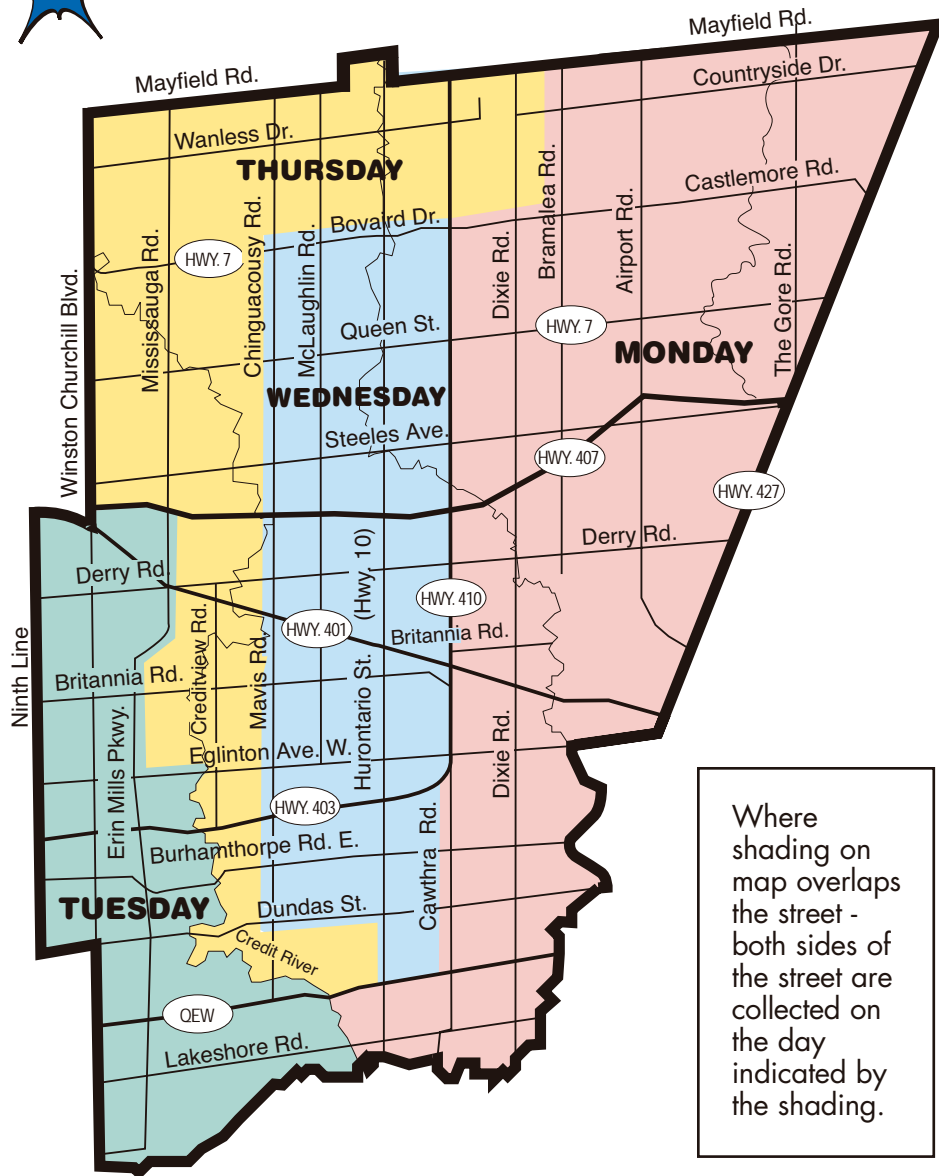

COLLECTION AREAS AND SCHEDULES

New Collection Areas for Brampton and Mississauga

- Effective Monday, June 5, 2006, our collection routes are changing. Check the map below to confirm your collection day.

Where shading on map overlaps the street - both sides of the street are collected on the day indicated by the shading.

Residents in organics collection areas of North Brampton, refer to page 22 for your organics collection calendar.

Yard Waste Collection Areas and Calendar for Brampton and Mississauga

- Yard waste is collected weekly during April, May, June, October and November
- During July, August and September, yard waste is collected every other week. Refer to the calendar below for your collection schedule during the summer months.

Refer to the map and colour of shading in your collection area. Your yard waste collection weeks for the summer months are marked in the same colour on the calendar below.

July	August	September
M T W T F 3 4 5 6 7	M T W T F 1 2 3	M T W T F 4 5 6 7 8
10 11 12 13	7 8 9 10 11	11 12 13 14
17 18 19 20	14 15 16 17	18 19 20 21
24 25 26 27	21 22 23 24	25 26 27 28
31	28 29 30 31	
Canada Day - No collection	Civic Holiday - No collection	Labour Day - No collection