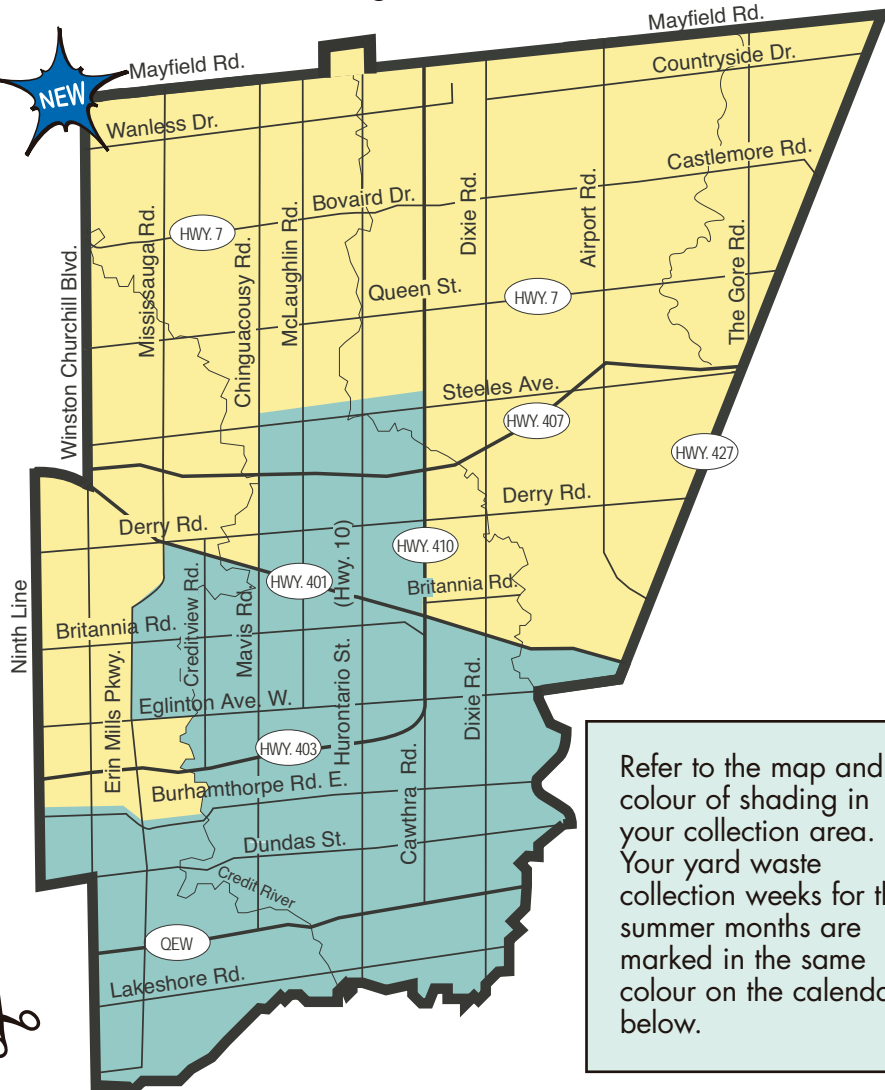

COLLECTION AREAS AND SCHEDULES

New Collection Areas for Brampton and Mississauga

- Effective Monday, June 5, 2006, our collection routes are changing. Check the map below to confirm your collection day.

Where shading on map overlaps the street - both sides of the street are collected on the day indicated by the shading.

Residents in organics collection areas of North Brampton, refer to page 22 for your organics collection calendar.

Refer to the map and colour of shading in your collection area. Your yard waste collection weeks for the summer months are marked in the same colour on the calendar below.

July	August	September
M T W T F 3 4 5 6 7	M T W T F 1 2 3	M T W T F 4 5 6 7 8
10 11 12 13	7 8 9 10 11	11 12 13 14
17 18 19 20	14 15 16 17	18 19 20 21
24 25 26 27	21 22 23 24	25 26 27 28
31	28 29 30 31	
Canada Day - No collection	Civic Holiday - No collection	Labour Day - No collection