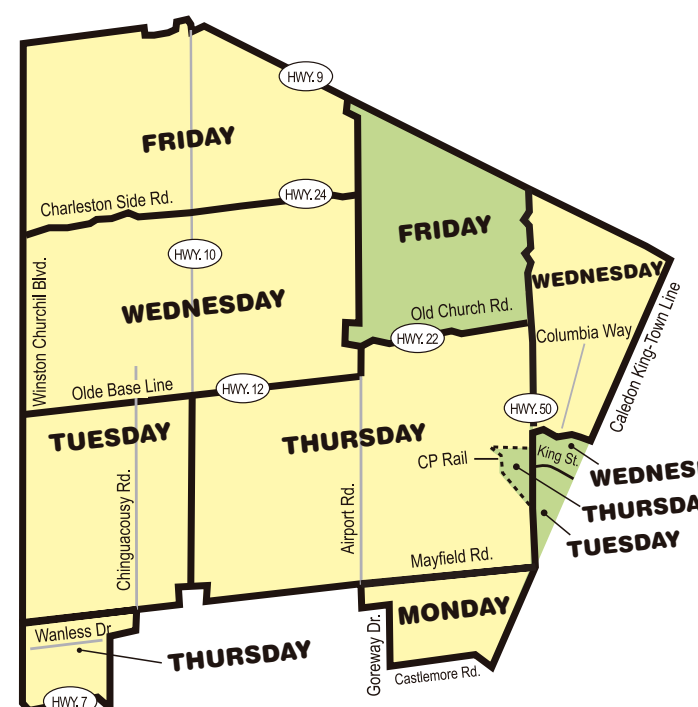

May 2006	June 2006	July 2006	
M T W T F 1 2 3 4 5	M T W T F 1 2	M T W T F 3 4 5 6 7	
8 9 10 11 12	5 6 7 8 9	10 11 12 13 14	
15 16 17 18 19	12 13 14 15 16	17 18 19 20 21	
22 23 24 25 26	19 20 21 22 23	24 25 26 27 28	
29 30 31	26 27 28 29 30	31	
Victoria Day - No collection		Canada Day - No collection	
August 2006	September 2006	October 2006	November 2006
M T W T F 1 2 3 4	M T W T F 1	M T W T F 2 3 4 5 6	M T W T F 1 2 3
7 8 9 10 11	4 5 6 7 8	9 10 11 12 13	6 7 8 9 10
14 15 16 17 18	11 12 13 14 15	16 17 18 19 20	13 14 15 16 17
21 22 23 24 25	18 19 20 21 22	23 24 25 26 27	20 21 22 23 24
28 29 30 31	25 26 27 28 29	30 31	27 28 29 30
Civic Holiday - No collection	Labour Day - No collection	Thanksgiving Day - No collection	
December 2006	January 2007	February 2007	March 2007
M T W T F S 1	M T W T F 1 2 3 4 5	M T W T F 1 2	M T W T F 1 2
4 5 6 7 8	8 9 10 11 12	5 6 7 8 9	5 6 7 8 9
11 12 13 14 15	15 16 17 18 19	12 13 14 15 16	12 13 14 15 16
18 19 20 21 22	22 23 24 25 26	19 20 21 22 23	19 20 21 22 23
25 26 27 28 29 30	29 30 31	26 27 28	26 27 28 29 30
Christmas Day/Boxing Day - No collection	New Year's Day - No collection		

- No collection due to holidays
- Brampton organics collection one day later these weeks

Questions? Call 905-791-9499 or 905-584-2216

peelregion.ca/waste