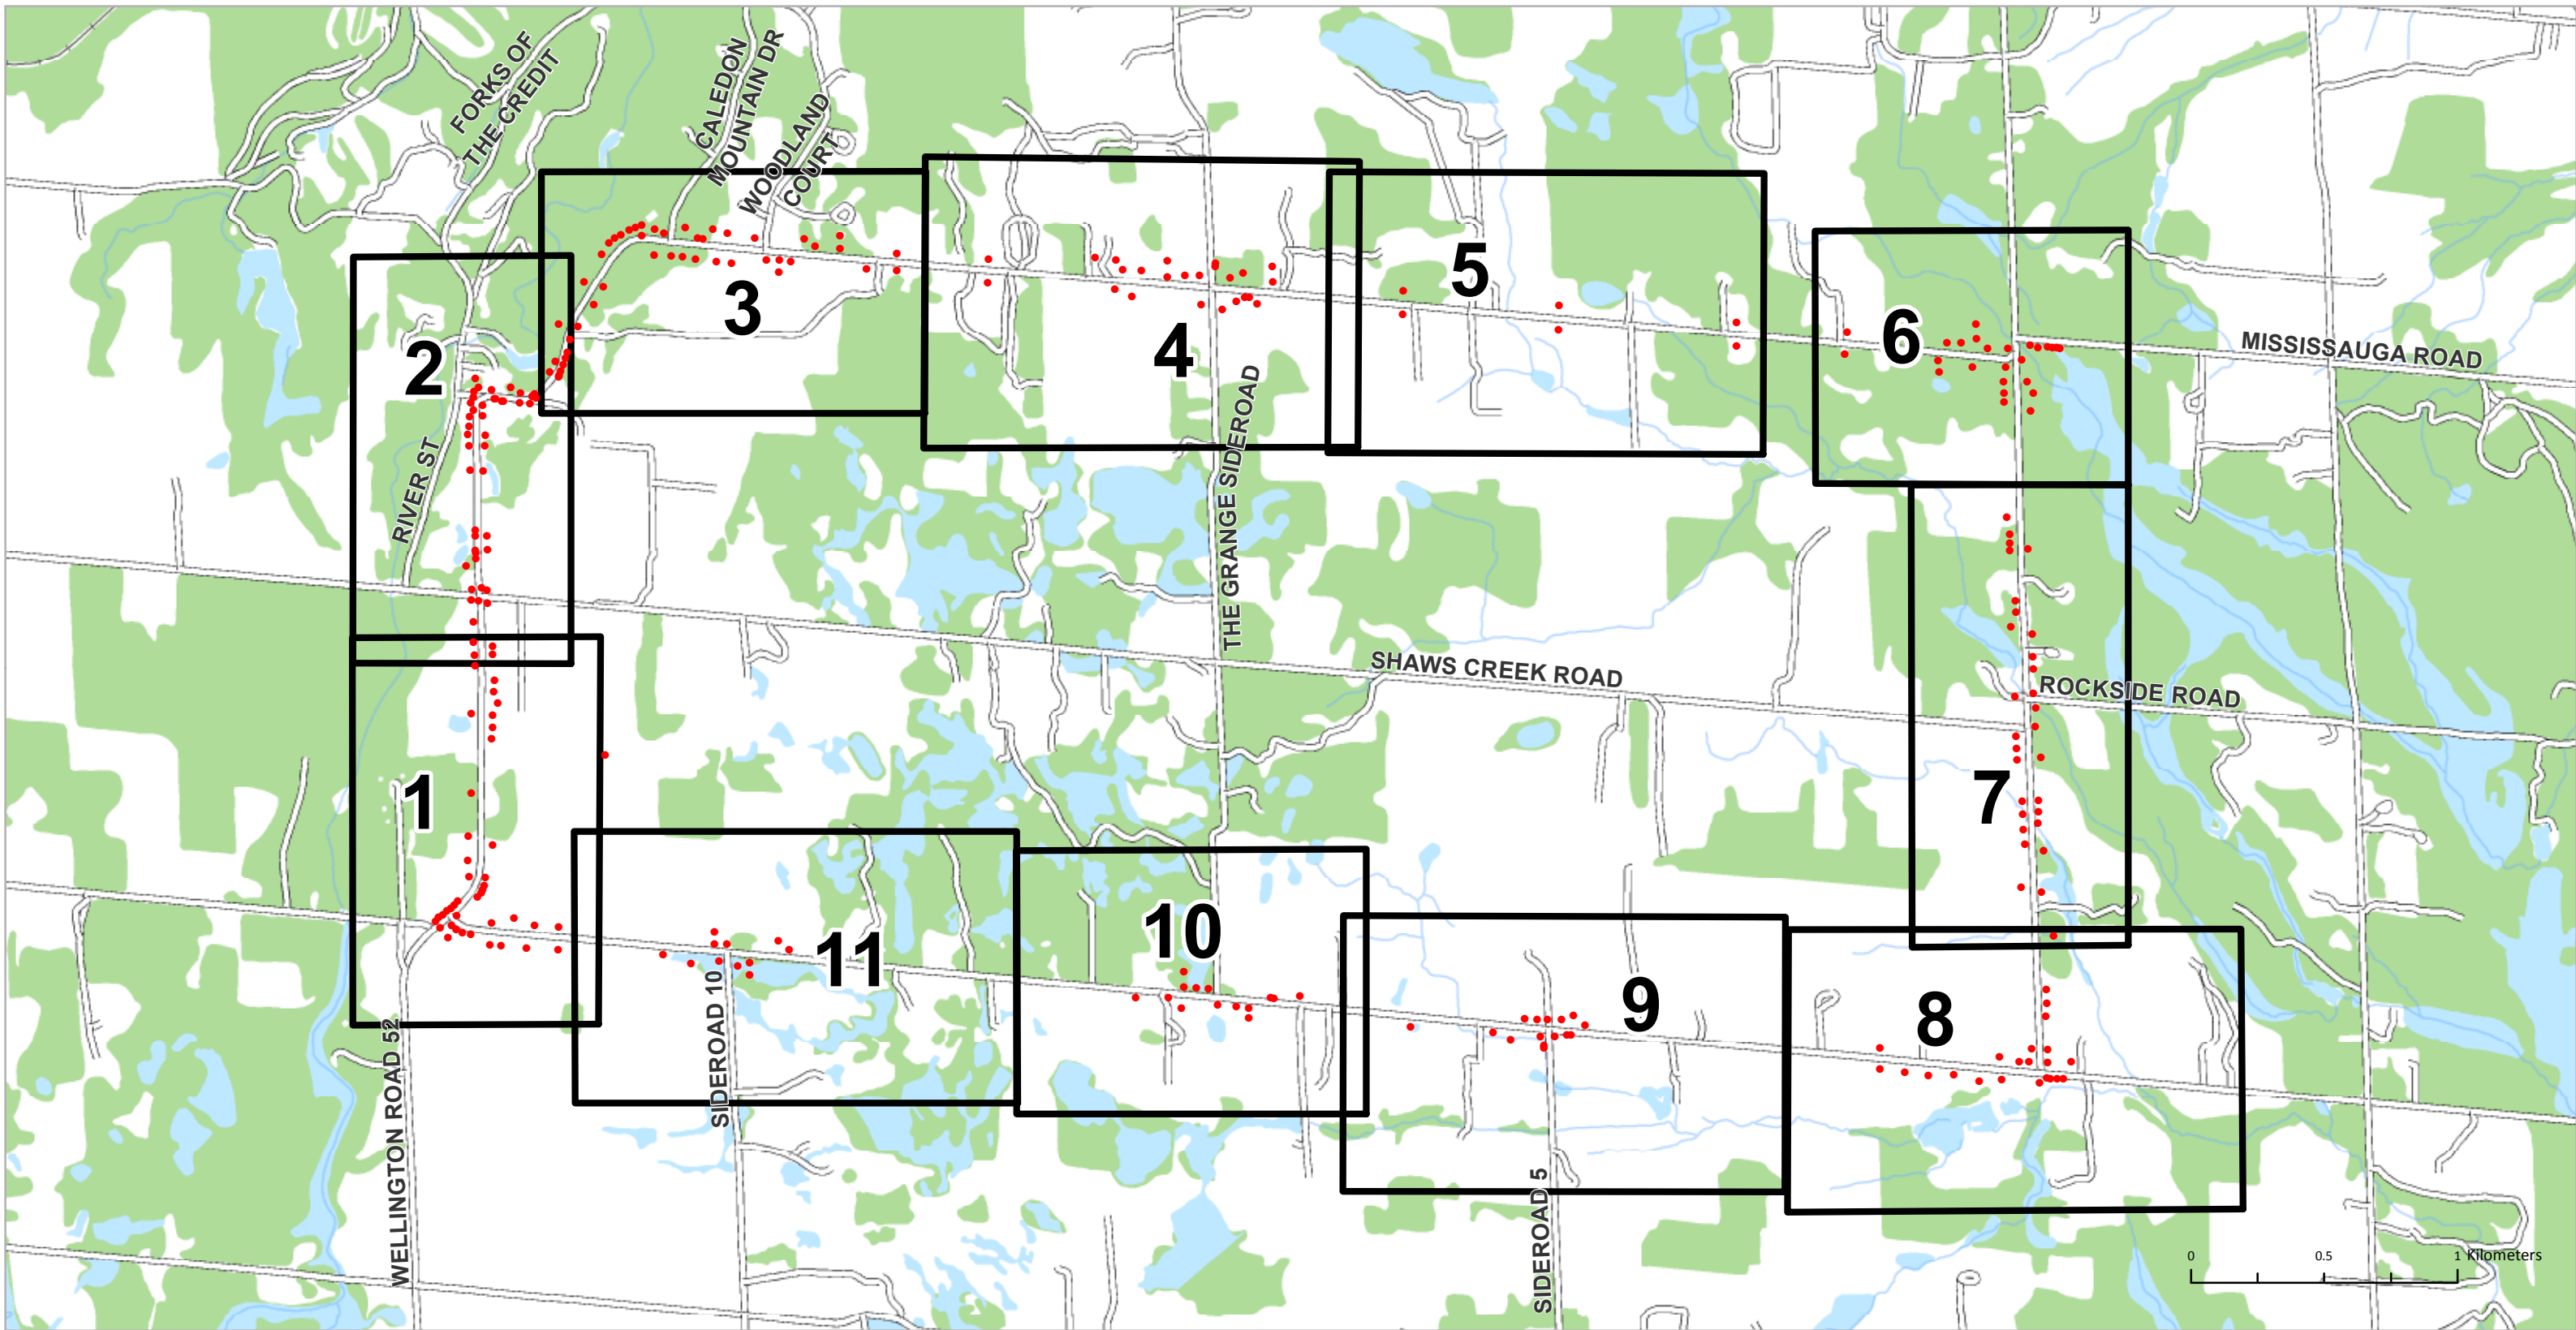

Appendix D
Signage Inventory Plans

**Belfountain EA: Signage Map
Overview Map**

March 2013

Legend

- Signage
- Road
- Railroad
- Watercourse
- Water body
- Wooded Area

Belfountain EA: Signage Map

(Plate 1 of 11)

March 2013

Legend

Road

Railroad

Watercourse

Water body

Wooded Area

Belfountain EA: Signage Map

(Plate 2 of 11)

March 2013

Legend

- Road
- Watercourse
- Wooded Area
- Railroad
- Water body

Belfountain EA: Signage Map

(Plate 3 of 11)

March 2013

Legend

(Plate 10 of 11)

March 2013

Legend

Road

Railroad

Watercourse

Water body

Wooded Area