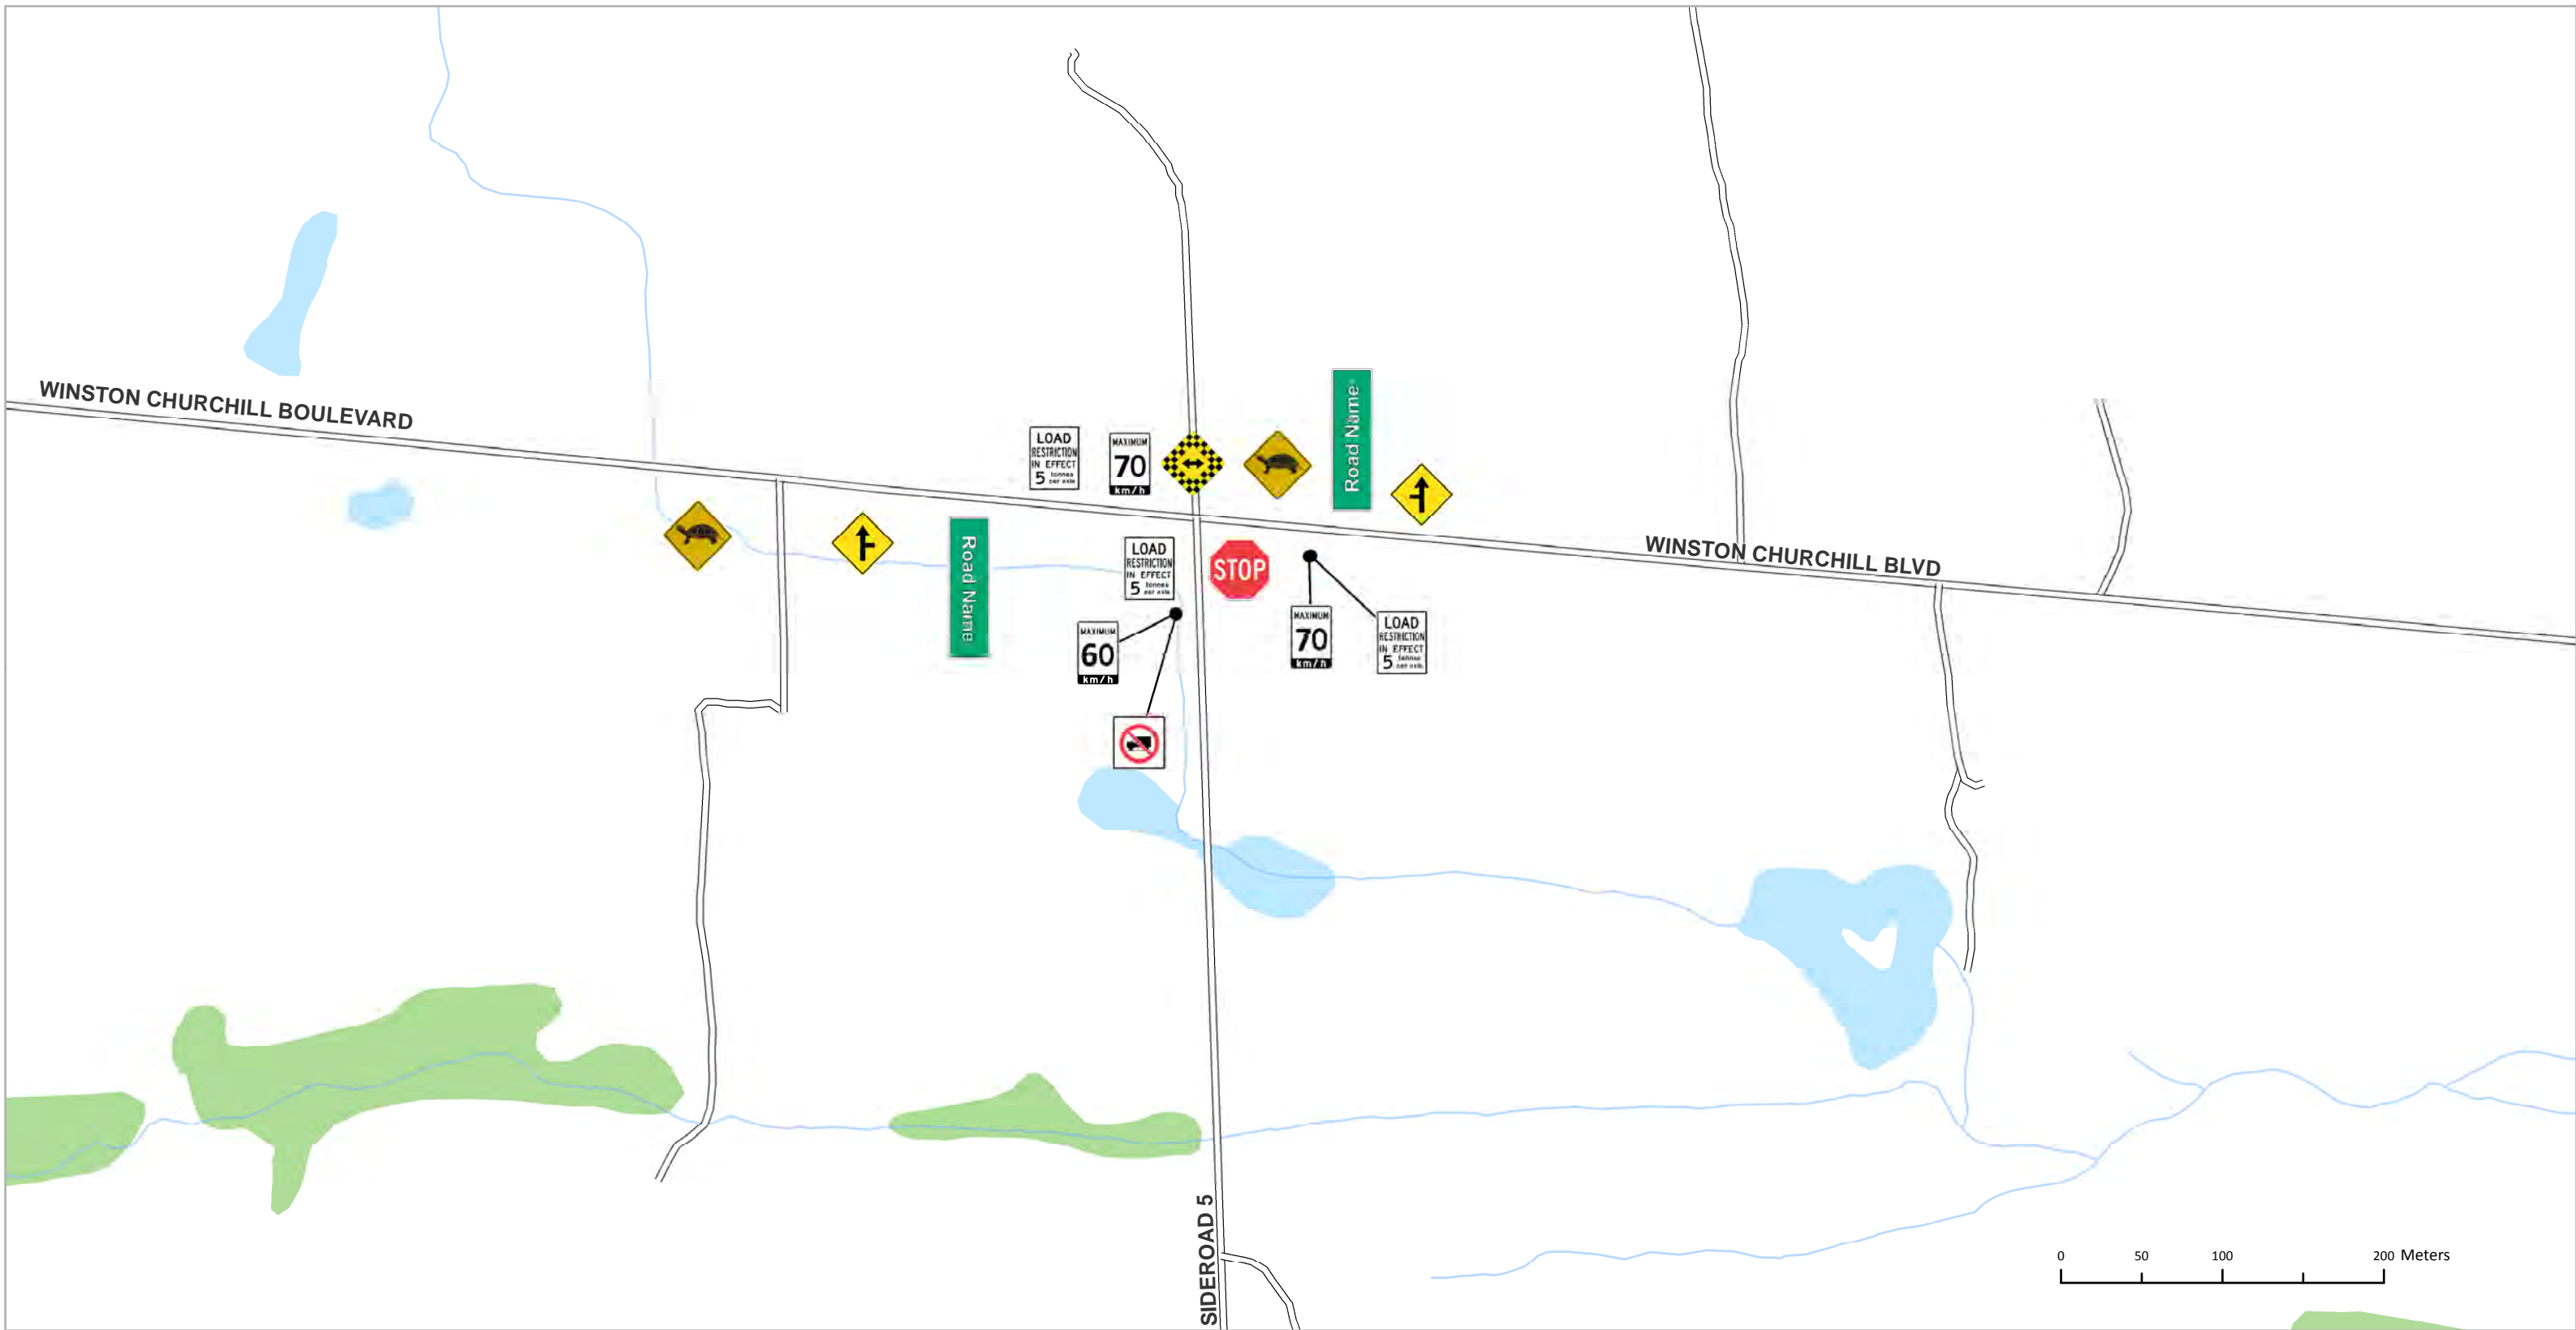

Railroad

Watercourse

Water body

Wooded Area

Belfountain EA: Signage Map

(Plate 7 of 11)

March 2013

Legend

Road

Railroad

Watercourse

Water body

Wooded Area

Belfountain EA: Signage Map

(Plate 8 of 11)

March 2013

Legend

- Road
- Watercourse
- Wooded Area
- Railroad
- Water body

Belfountain EA: Signage Map

(Plate 9 of 11)

March 2013

Legend

-  Road
-  Watercourse
-  Wooded Area
-  Railroad
-  Water body

Belfountain EA: Signage Map

(Plate 10 of 11)

March 2013

Legend

Road

Railroad

Watercourse

Water body

Wooded Area