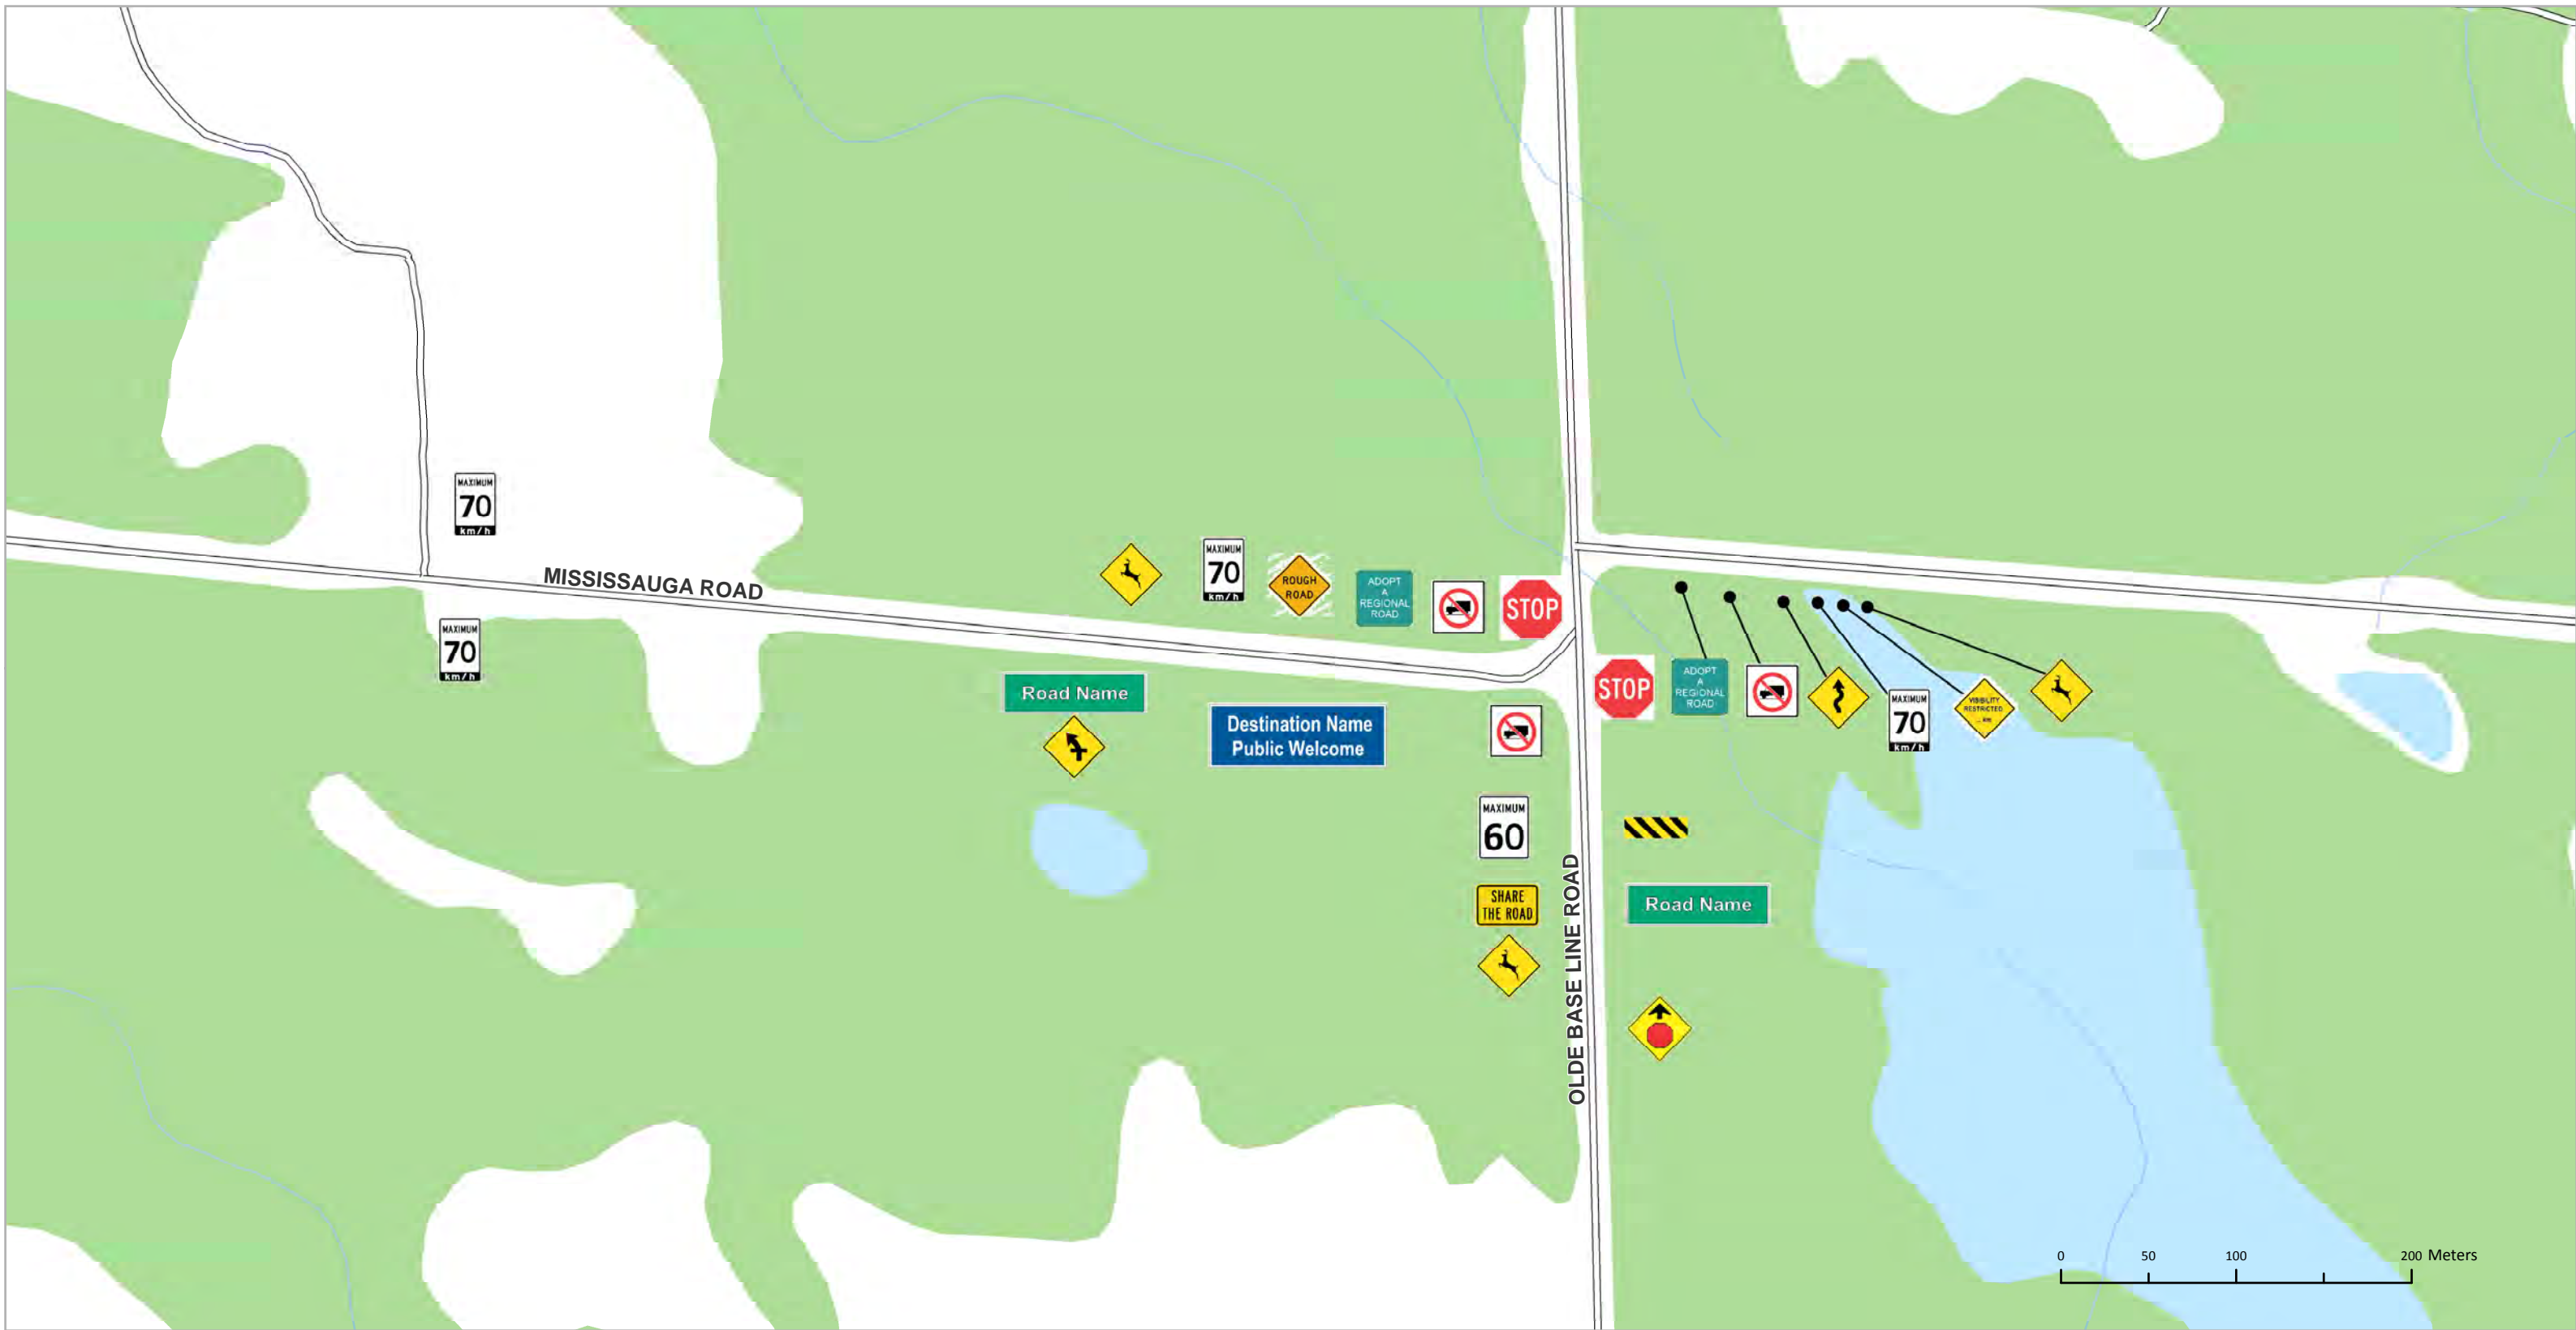

- Road
- Watercourse
- Wooded Area
- Railroad
- Water body

Belfountain EA: Signage Map

(Plate 4 of 11)

March 2013

Legend

Road

Railroad

Watercourse

Water body

Wooded Area

Belfountain EA: Signage Map

(Plate 5 of 11)

March 2013

Legend

Road

Railroad

Watercourse

Water body

Wooded Area

Belfountain EA: Signage Map

(Plate 6 of 11)

March 2013

Legend

Road

Railroad

Watercourse

Water body

Wooded Area

Belfountain EA: Signage Map

(Plate 7 of 11)

March 2013

Legend