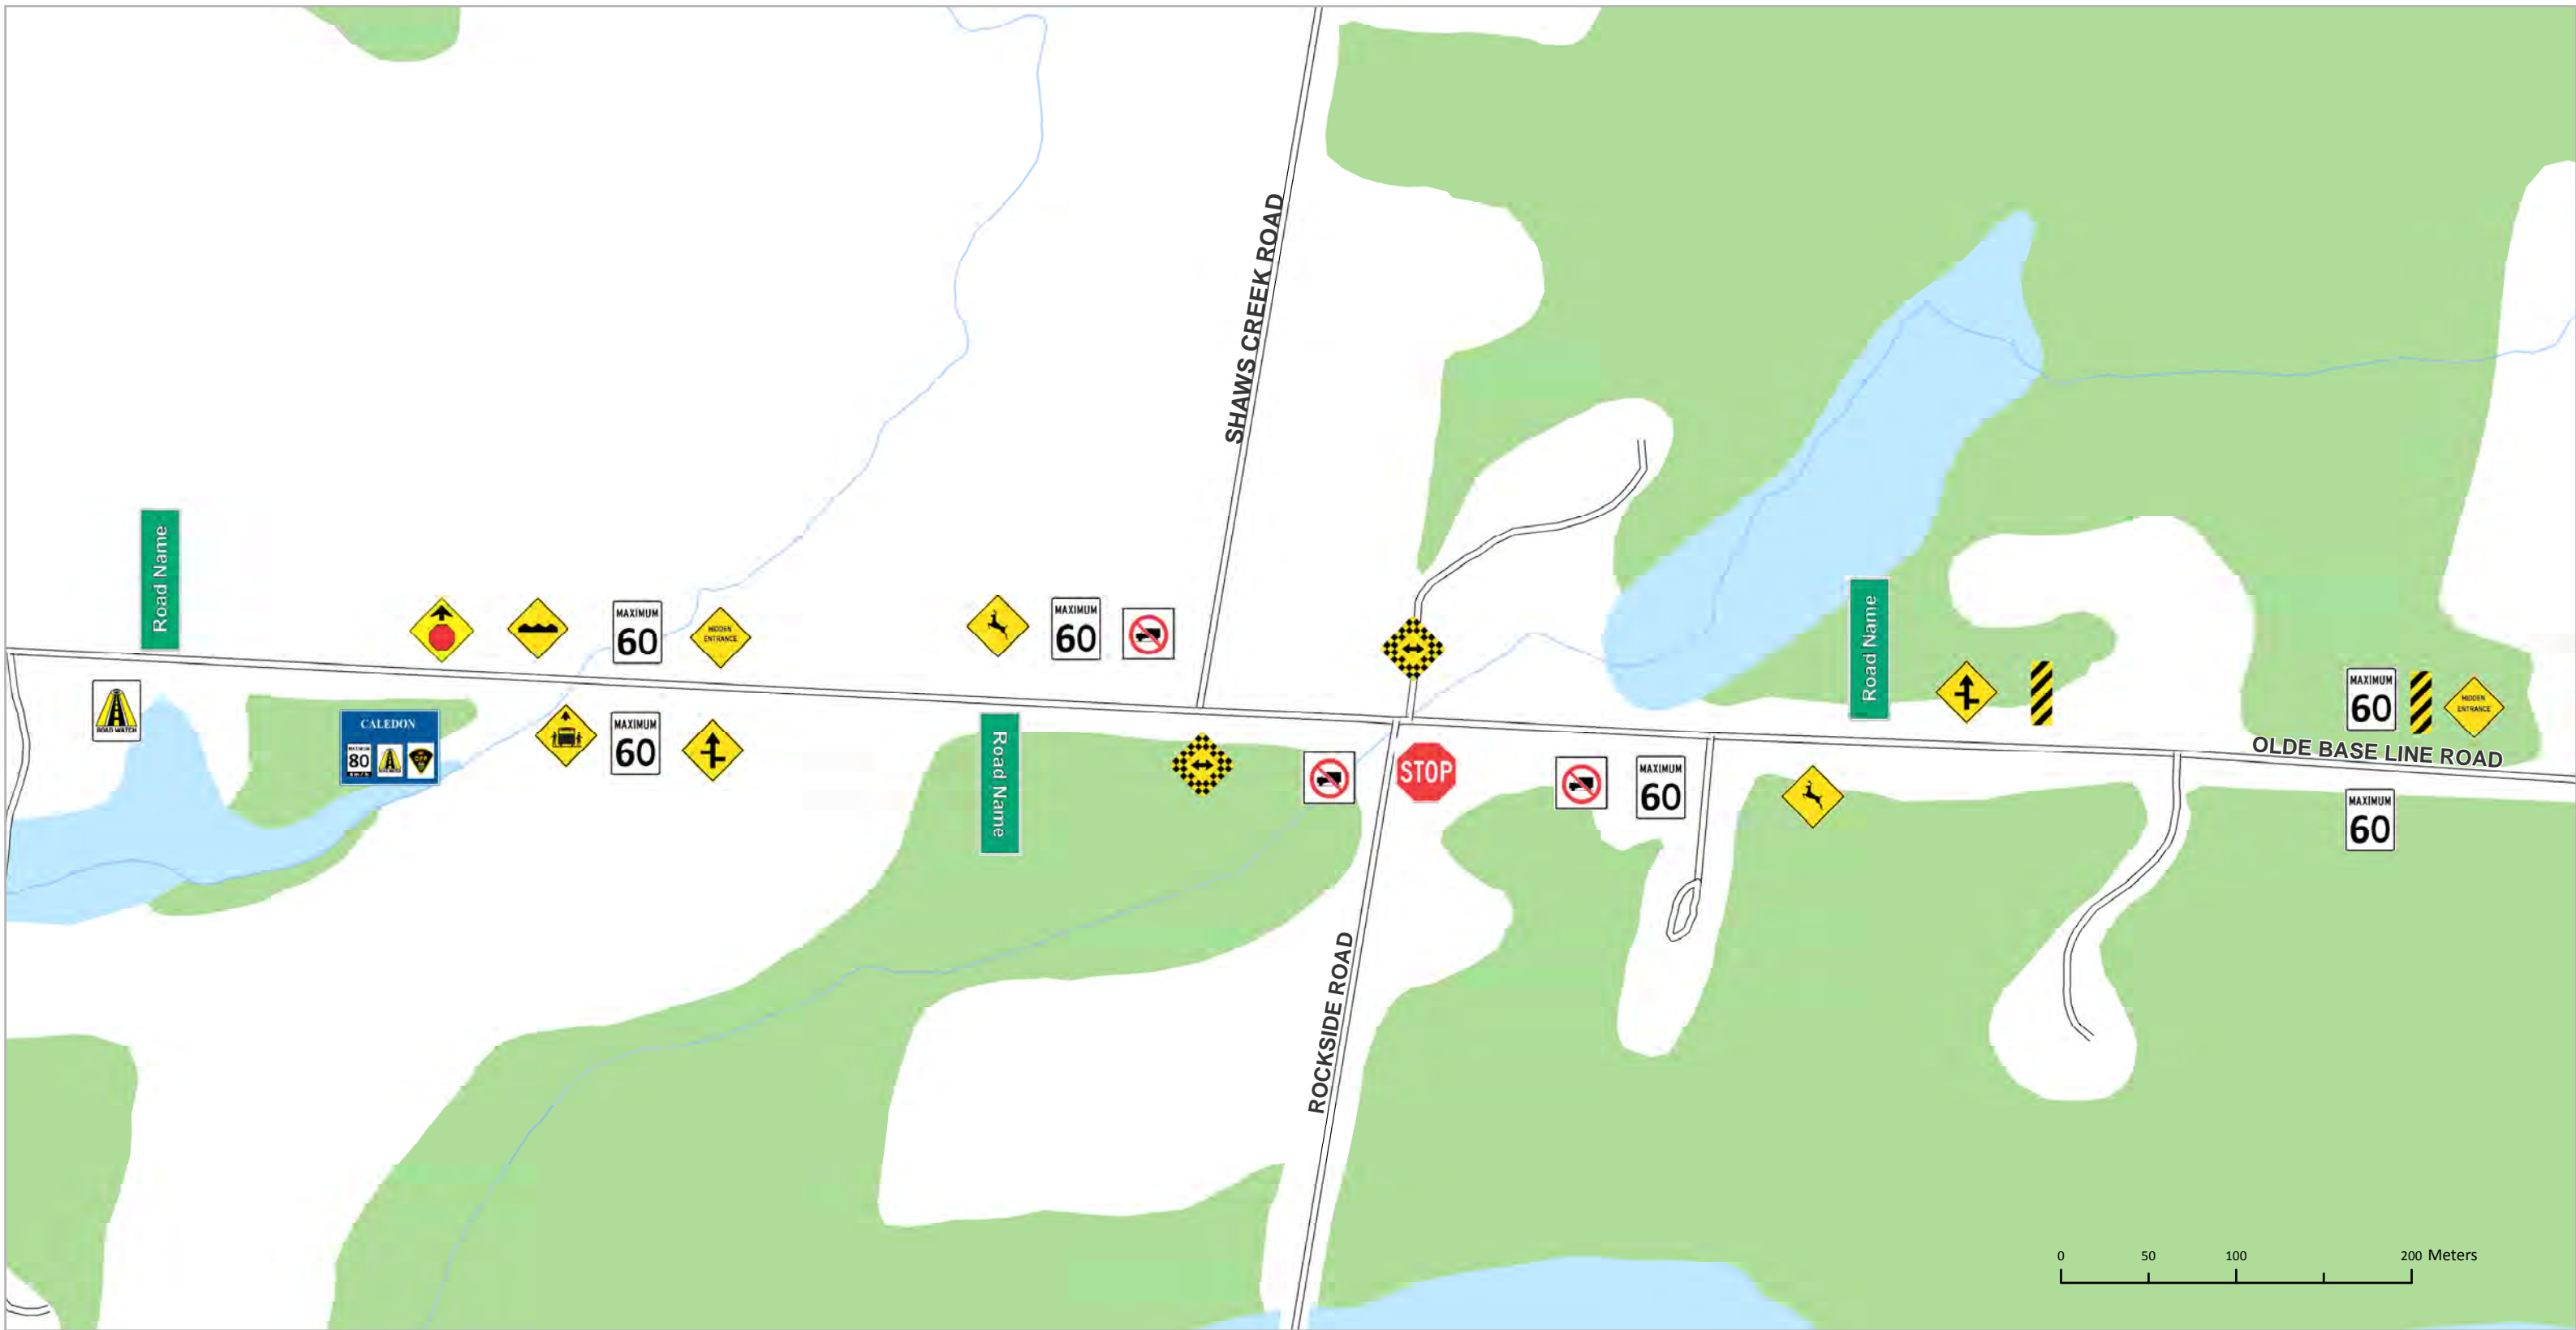

Railroad

Watercourse

Water body

Wooded Area

Belfountain EA: Signage Map

(Plate 7 of 11)

March 2013

Legend

Road

Railroad

Watercourse

Water body

Wooded Area

Belfountain EA: Signage Map

(Plate 8 of 11)

March 2013

Legend

- Road
- Watercourse
- Wooded Area
- Railroad
- Water body

Belfountain EA: Signage Map

(Plate 9 of 11)

March 2013

Legend

-  Road
-  Watercourse
-  Wooded Area
-  Railroad
-  Water body

Belfountain EA: Signage Map

(Plate 10 of 11)

March 2013

Legend

Road

Railroad

Watercourse

Water body

Wooded Area