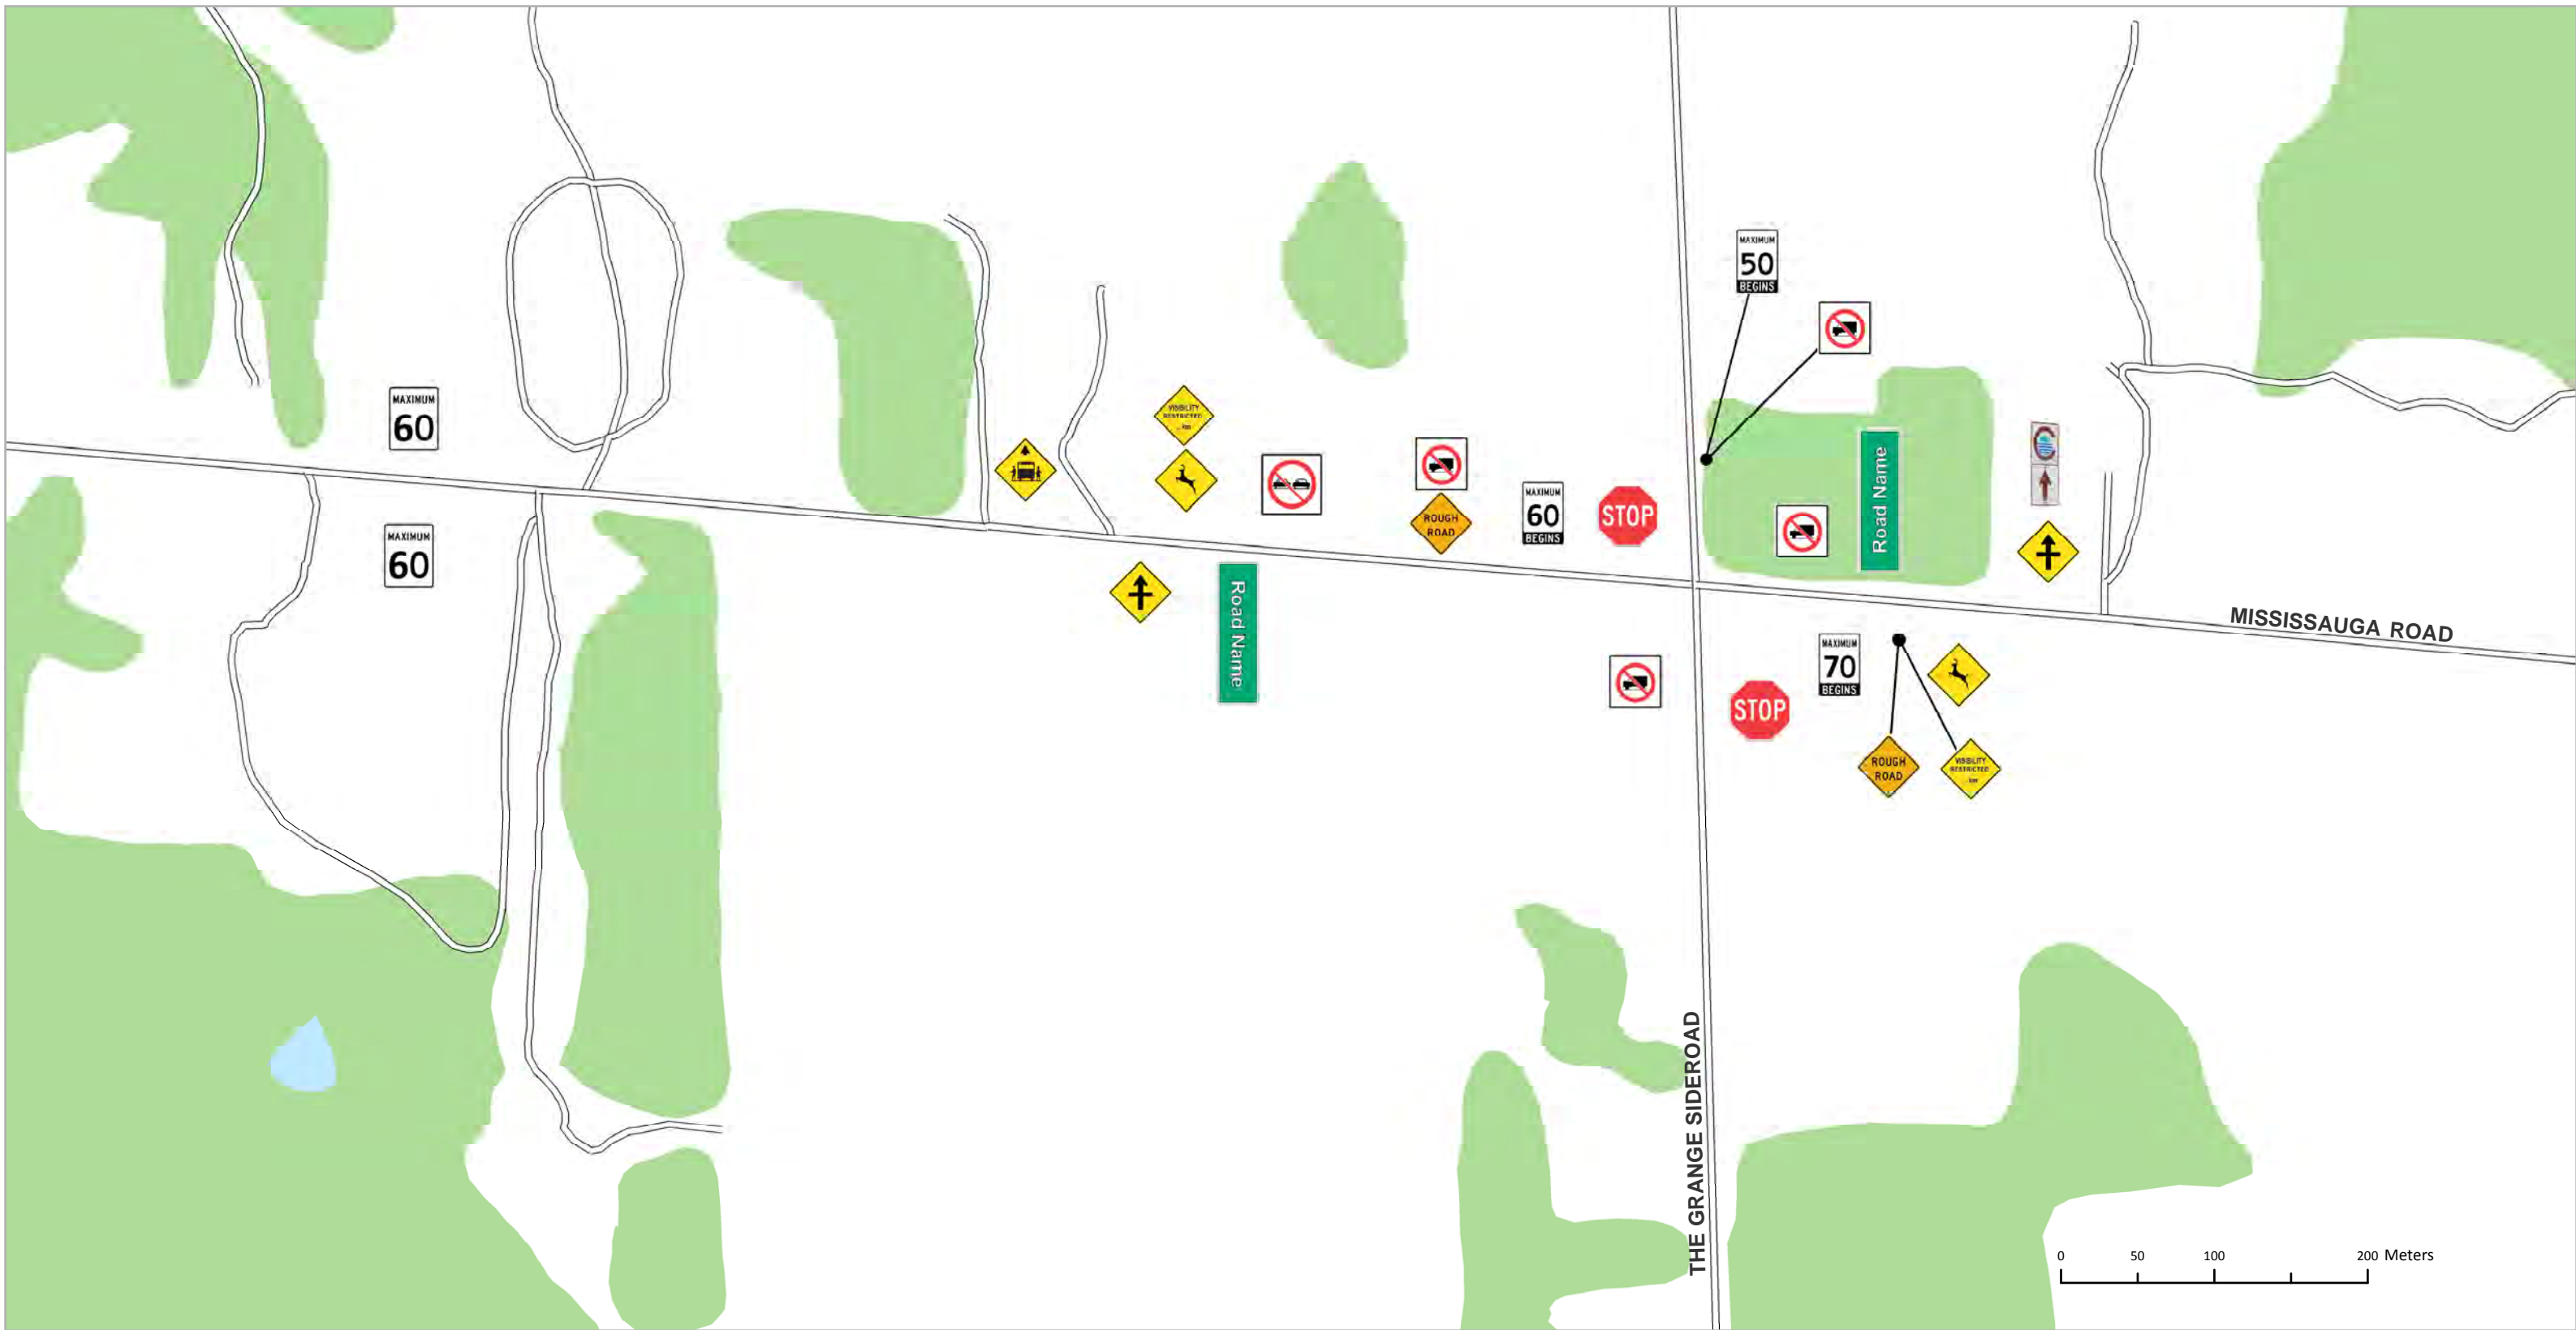

March 2013

Legend

Road

Railroad

Watercourse

Water body

Wooded Area

Belfountain EA: Signage Map

(Plate 2 of 11)

March 2013

Legend

- Road
- Watercourse
- Wooded Area
- Railroad
- Water body

Belfountain EA: Signage Map

(Plate 3 of 11)

March 2013

Legend

- Road
- Watercourse
- Wooded Area
- Railroad
- Water body

Belfountain EA: Signage Map

(Plate 4 of 11)

March 2013

Legend

Road

Railroad

Watercourse

Railroad

Watercourse

Water body

Wooded Area

Belfountain EA: Signage Map

(Plate 7 of 11)

March 2013

Legend