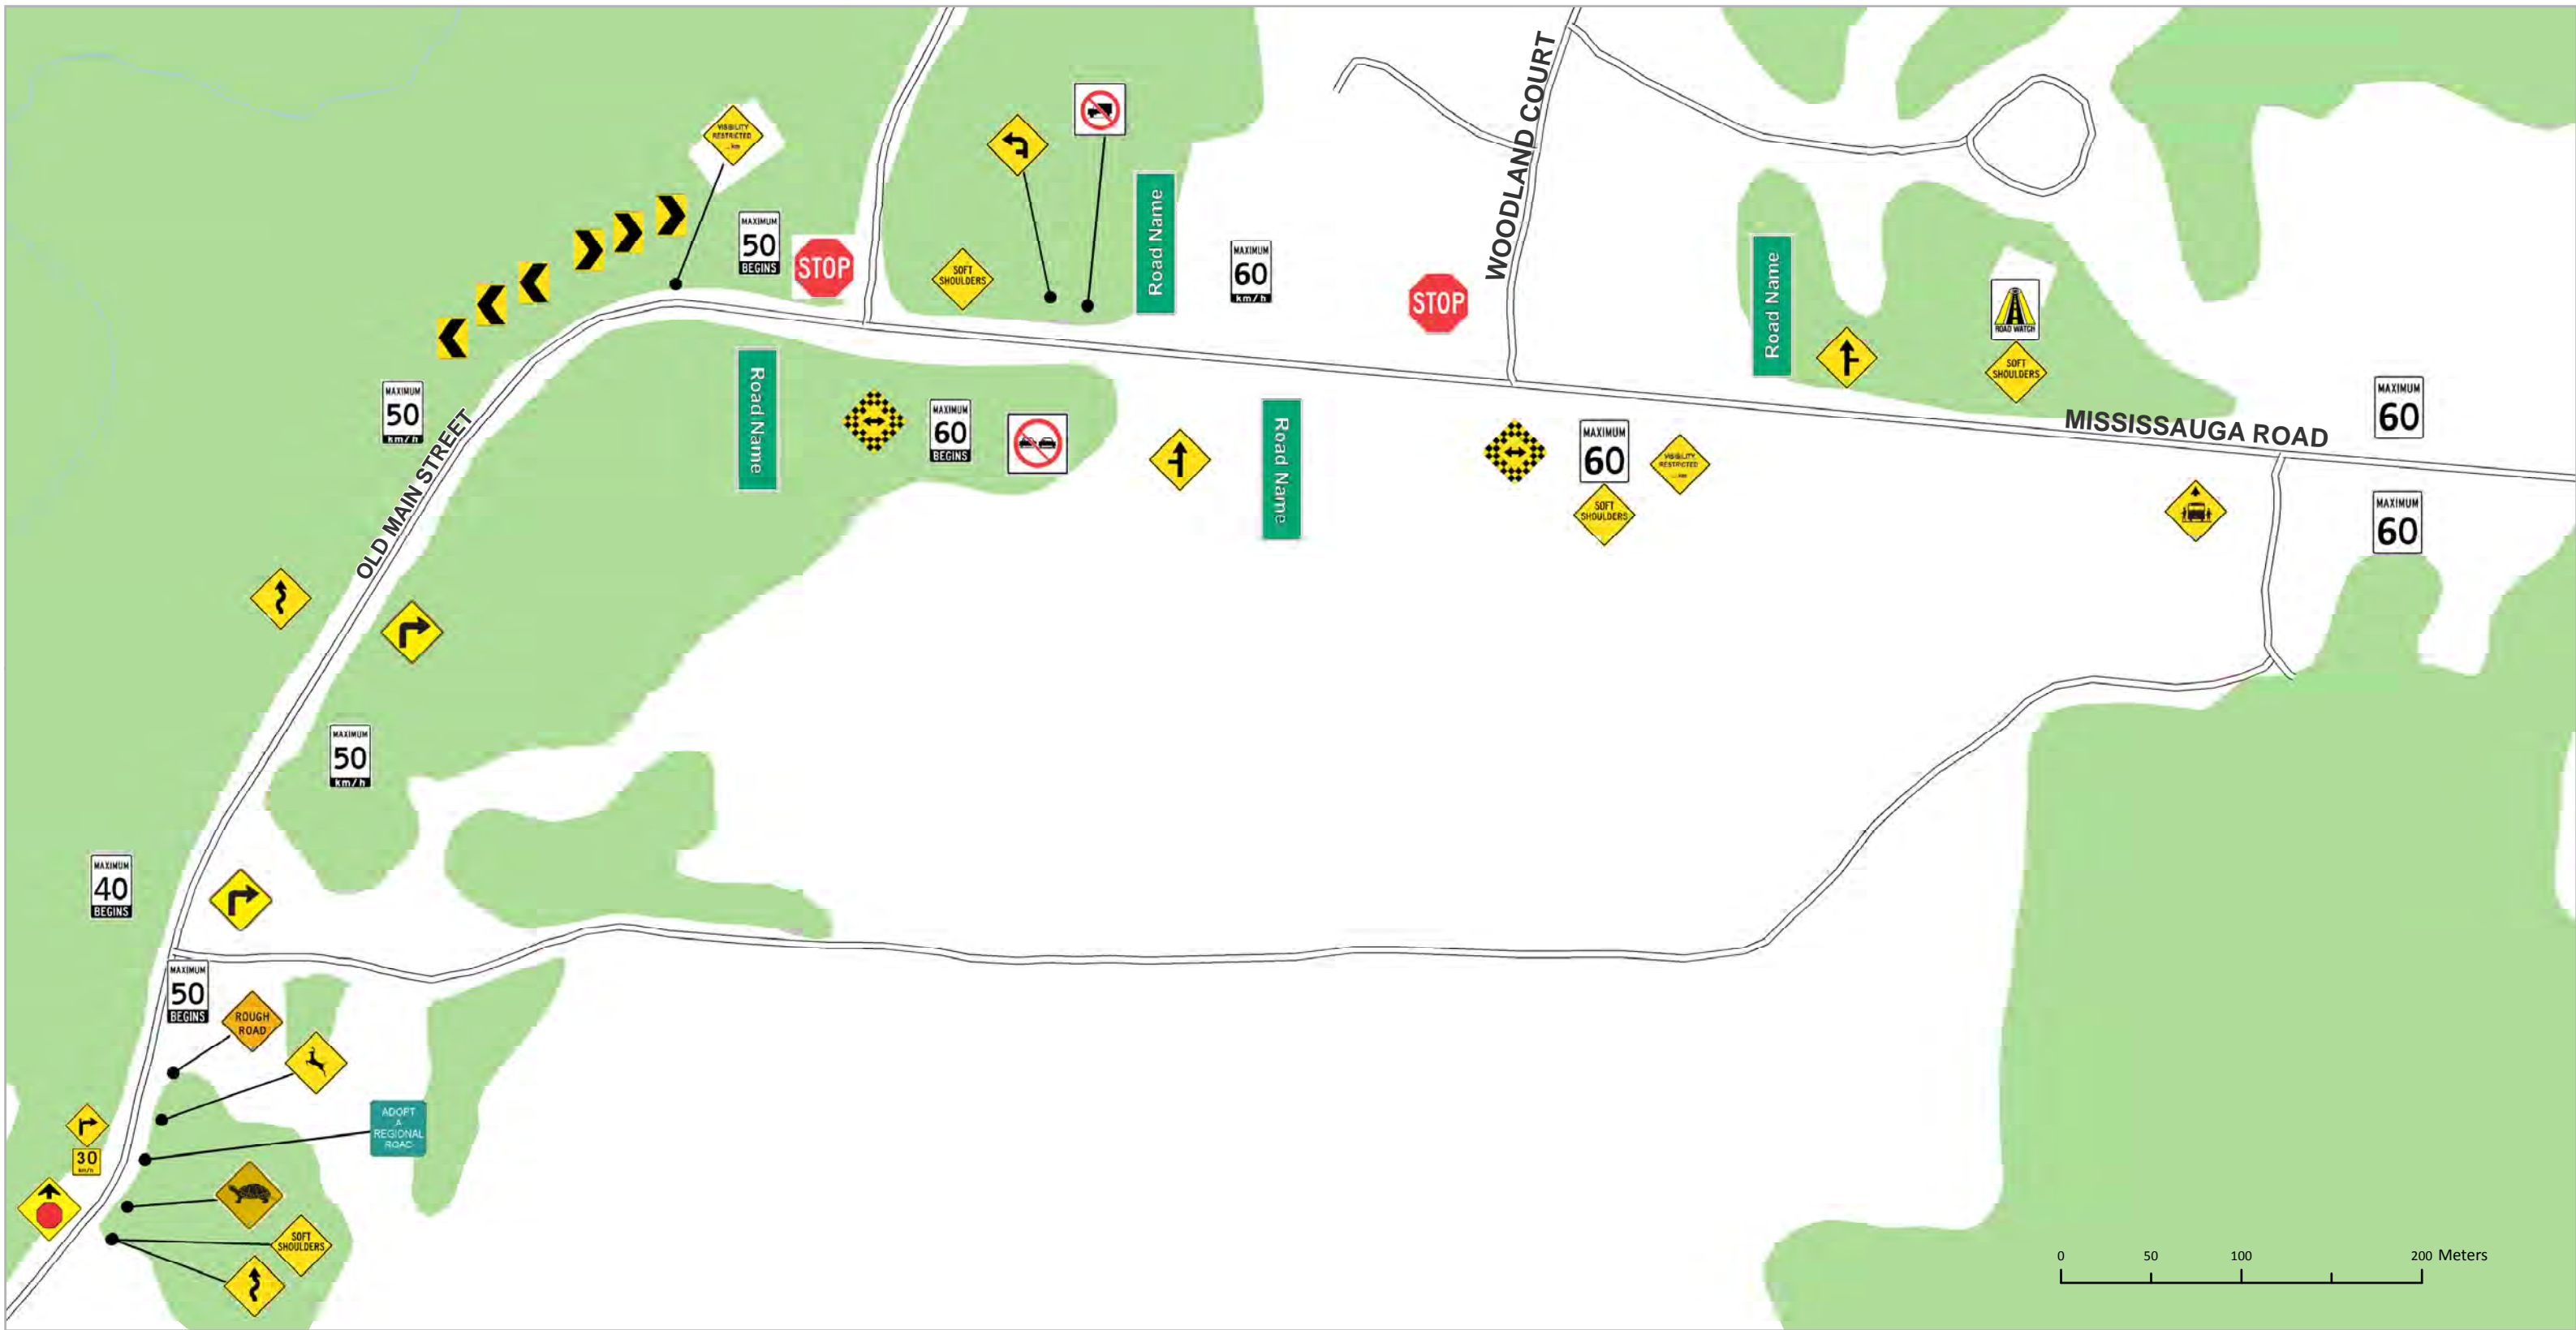

(Plate 2 of 11)

March 2013

Legend

- Road
- Watercourse
- Wooded Area
- Railroad
- Water body

Belfountain EA: Signage Map

(Plate 3 of 11)

March 2013

Legend

- Road
- Watercourse
- Wooded Area
- Railroad
- Water body

Belfountain EA: Signage Map

(Plate 4 of 11)

March 2013

Legend

Road

Railroad

Watercourse

Railroad

Watercourse

Water body

Wooded Area

Belfountain EA: Signage Map

(Plate 7 of 11)

March 2013

Legend

(Plate 10 of 11)

March 2013

Legend

Road

Railroad

Watercourse

Water body

Wooded Area