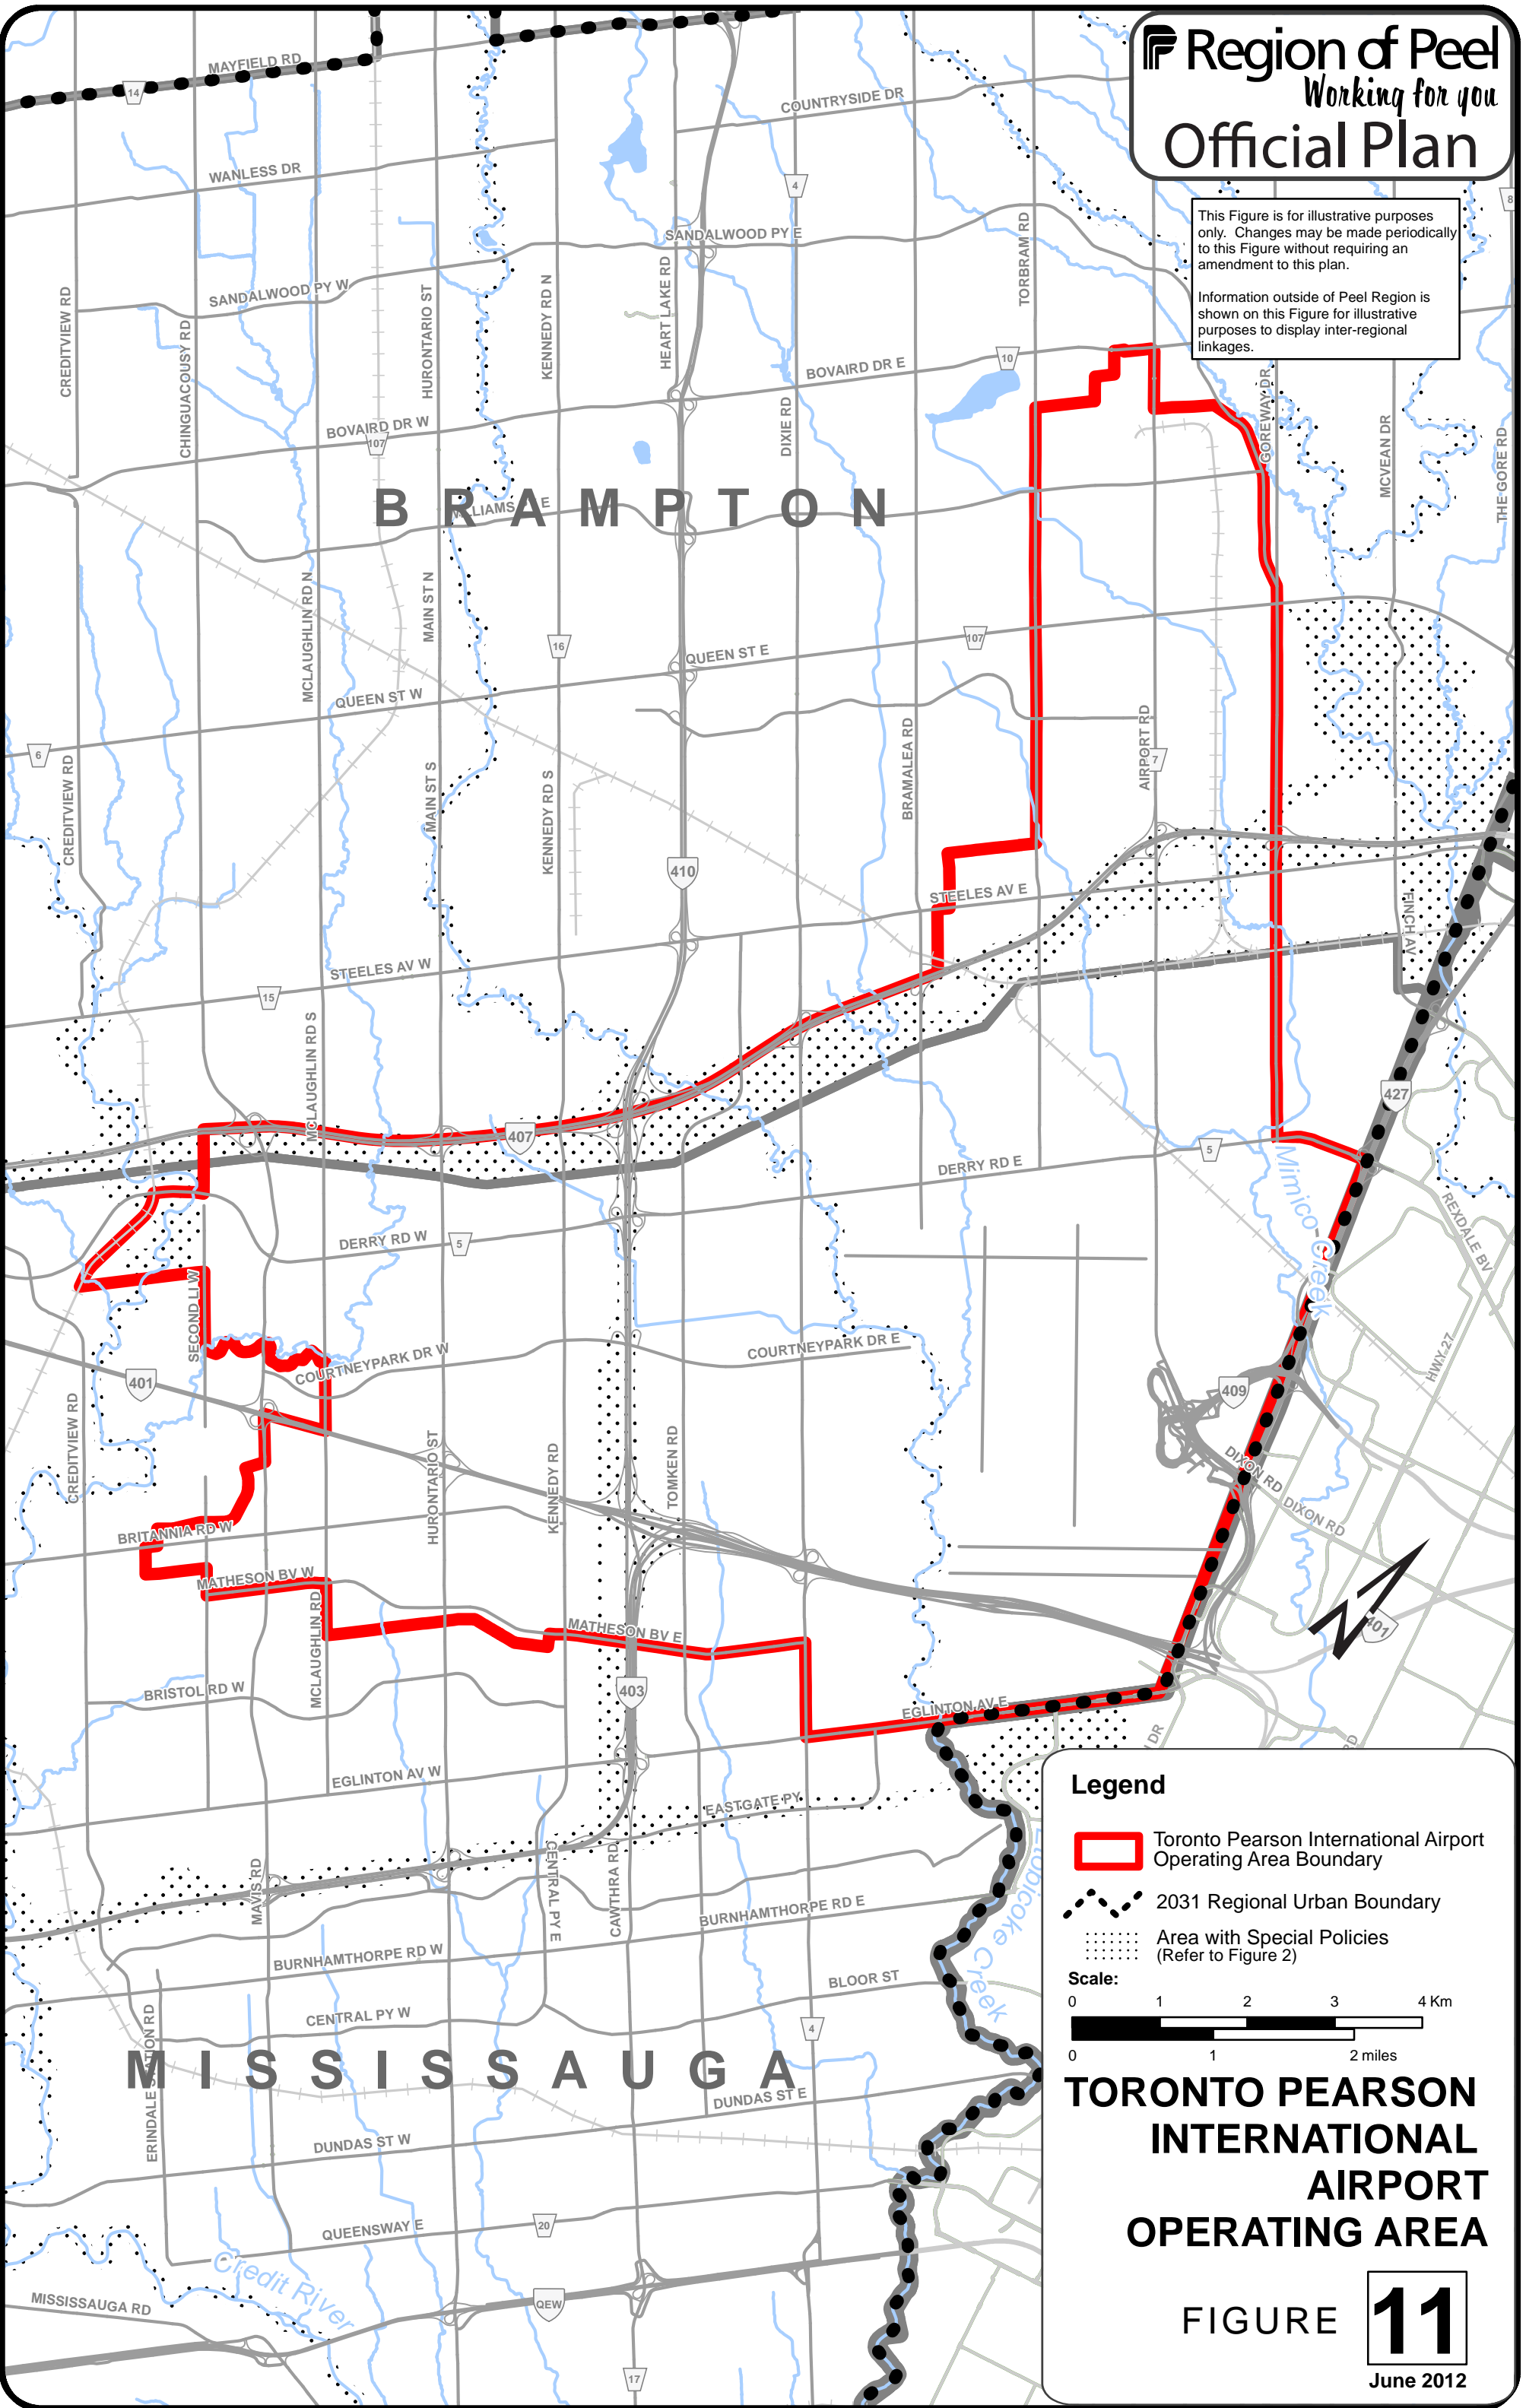

This Figure is for illustrative purposes only. Changes may be made periodically to this Figure without requiring an amendment to this plan.

Information outside of Peel Region is shown on this Figure for illustrative purposes to display inter-regional linkages.

Legend

- Toronto Pearson International Airport Operating Area Boundary
- 2031 Regional Urban Boundary
- Area with Special Policies (Refer to Figure 2)

Scale:
0 1 2 3 4 Km
0 1 2 miles

TORONTO PEARSON INTERNATIONAL AIRPORT OPERATING AREA

FIGURE