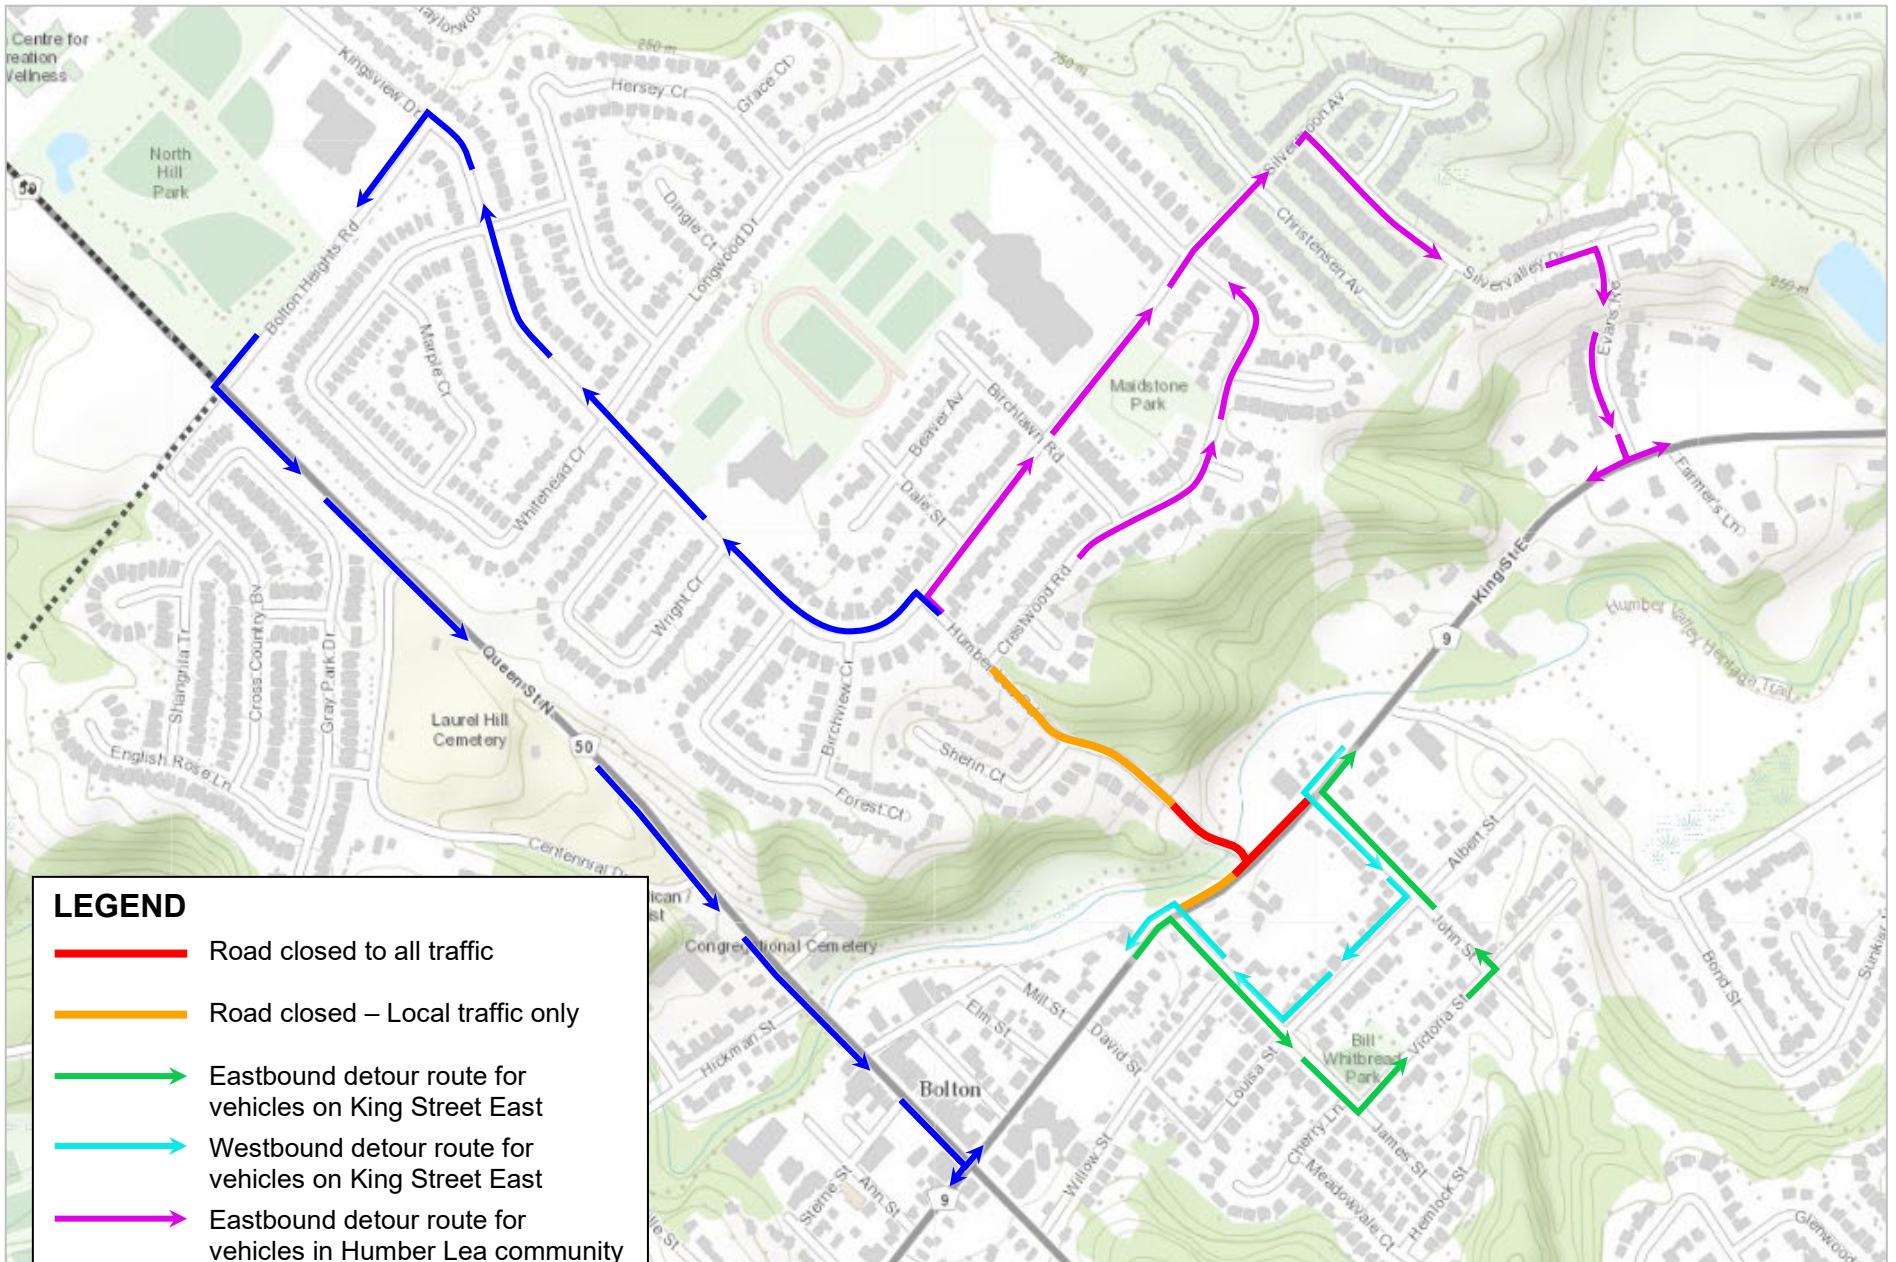

# Detour Routes

## LEGEND

-  Road closed to all traffic
-  Road closed – Local traffic only
-  Eastbound detour route for vehicles on King Street East
-  Westbound detour route for vehicles on King Street East
-  Eastbound detour route for vehicles in Humber Lea community
-  Westbound detour route for vehicles in Humber Lea community