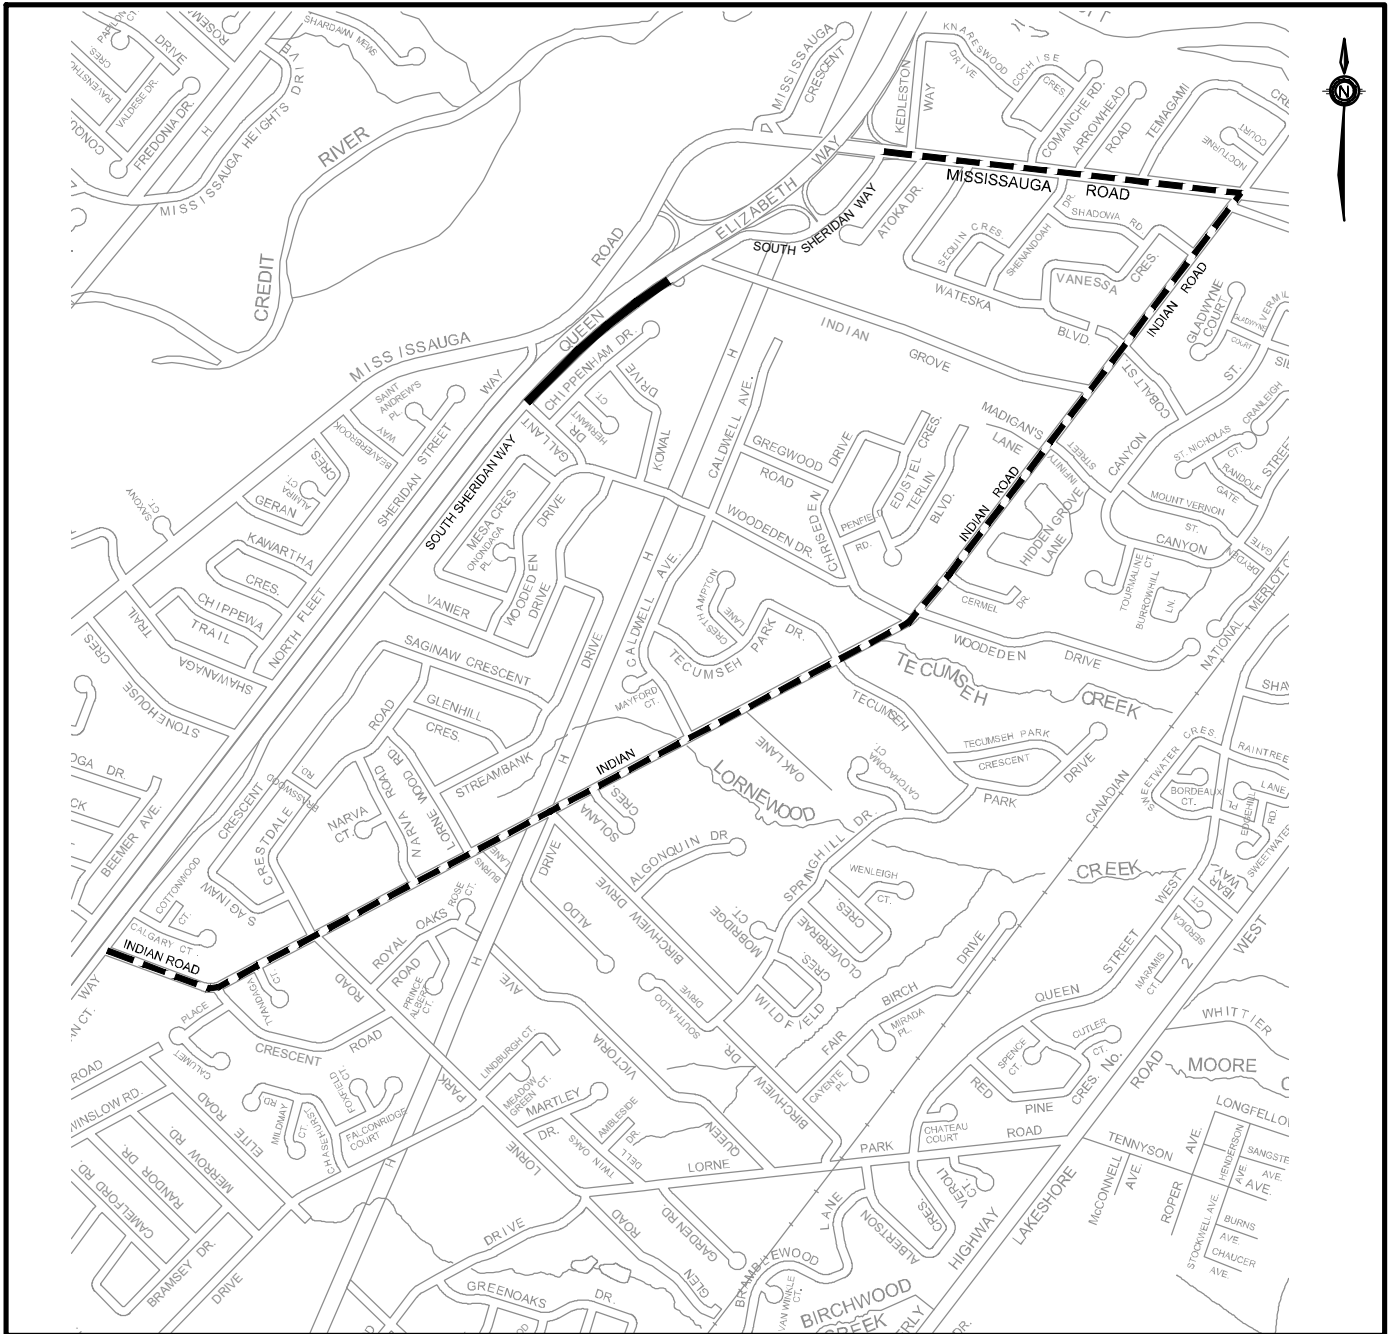

LEGEND

- ROAD CLOSURE** 
- DETOUR ROUTE** 

SOUTH SHERIDAN WAY

WARD 2

PHONE: 905-791-7800 EXT: 4409
EMAIL: construction@peelregion.ca

PUBLIC WORKS
10 PEEL CENTRE DRIVE - SUITE B, 4TH FLOOR, BRAMPTON ON L6T 4B9 (905) 791-7800